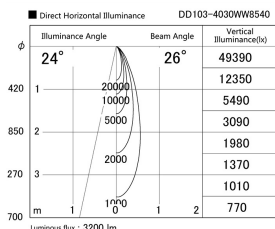

Item no. DD103-4030WW8540

Series Name: Versa R-G, Antiglare

White Reflector

Installation	Recessed mount
Type	
Fixture wattage	40W
Beam angle	28 deg.
Color Temp.	4000K
CRI	Ra>85
Luminous	3202 lm
Body	Die-cast aluminum alloy
Body finish	N/A
Trim finish	White
Reflector finish	White
IP Rate	IP20
Light source	COB module
Input Voltage	AC220~240V
Dimming Type	Non-Dimmable
Certificate	CE, CCC
Cut Hole	150mm