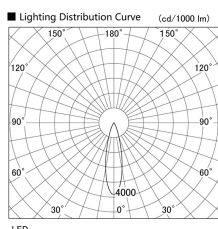

Item no. DD103-4030WW8540

Series Name: Versa R-G, Antiglare

White Reflector

Installation	Recessed mount
Type	Versa R-G, Antiglare
Fixture wattage	40W
Beam angle	28 deg.
Color Temp.	4000K
CRI	Ra>85
Luminous	3202 lm
Body	Die-cast aluminum alloy
Body finish	N/A
Trim finish	White
Reflector finish	White
IP Rate	IP20
Light source	COB module
Input Voltage	AC220~240V
Dimming Type	Non-Dimmable
Certificate	CE, CCC
Cut Hole	150mm