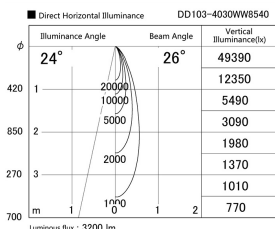

Item no. DD103-4030WW8540

Series Name: Versa R-G, Antiglare

White Reflector

Installation	Recessed mount
Type	Versa R-G, Antiglare
Fixture wattage	40W
Beam angle	28 deg.
Color Temp.	4000K
CRI	Ra>85
Luminous	3202 lm
Body	Die-cast aluminum alloy
Body finish	N/A
Trim finish	White
Reflector finish	White
IP Rate	IP20
Light source	COB module
Input Voltage	AC220~240V
Dimming Type	Non-Dimmable
Certificate	CE, CCC
Cut Hole	150mm