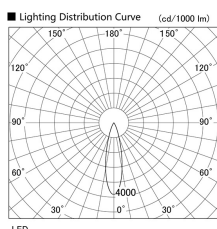

Item no. DD103-4030WW8540

Series Name: Versa R-G, Antiglare

White Reflector

Installation	Recessed mount
Type	
Fixture wattage	40W
Beam angle	28 deg.
Color Temp.	4000K
CRI	Ra>85
Luminous	3202 lm
Body	Die-cast aluminum alloy
Body finish	N/A
Trim finish	White
Reflector finish	White
IP Rate	IP20
Light source	COB module
Input Voltage	AC220~240V
Dimming Type	Non-Dimmable
Certificate	CE, CCC
Cut Hole	150mm