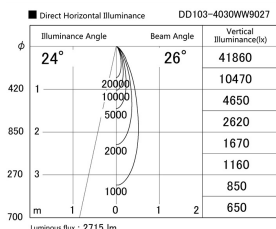

Item no. DD103-4030WW9027

Series Name: Versa R-G, Antiglare

White Reflector

Installation	Recessed mount
Type	Versa R-G, Antiglare
Fixture wattage	40W
Beam angle	28 deg.
Color Temp.	2700K
CRI	Ra>90
Luminous	2714 lm
Body	Die-cast aluminum alloy
Body finish	N/A
Trim finish	White
Reflector finish	White
IP Rate	IP20
Light source	COB module
Input Voltage	AC220~240V
Dimming Type	Non-Dimmable
Certificate	CE, CCC
Cut Hole	150mm