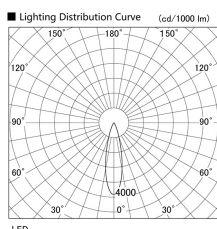

Item no. DD103-4030WW9027

Series Name: Versa R-G, Antiglare

White Reflector

Installation	Recessed mount
Type	Versa R-G, Antiglare
Fixture wattage	40W
Beam angle	28 deg.
Color Temp.	2700K
CRI	Ra>90
Luminous	2714 lm
Body	Die-cast aluminum alloy
Body finish	N/A
Trim finish	White
Reflector finish	White
IP Rate	IP20
Light source	COB module
Input Voltage	AC220~240V
Dimming Type	Non-Dimmable
Certificate	CE, CCC
Cut Hole	150mm