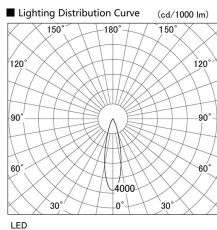

Item no. DD103-4030WW9027

Series Name: Versa R-G, Antiglare

White Reflector

Installation	Recessed mount
Type	
Fixture wattage	40W
Beam angle	28 deg.
Color Temp.	2700K
CRI	Ra>90
Luminous	2714 lm
Body	Die-cast aluminum alloy
Body finish	N/A
Trim finish	White
Reflector finish	White
IP Rate	IP20
Light source	COB module
Input Voltage	AC220~240V
Dimming Type	Non-Dimmable
Certificate	CE, CCC
Cut Hole	150mm