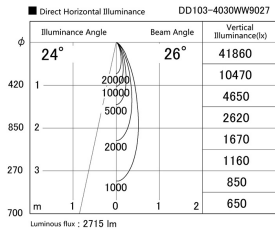

Item no. DD103-4030WW9027

Series Name: Versa R-G, Antiglare

White Reflector

Installation	Recessed mount
Type	
Fixture wattage	40W
Beam angle	28 deg.
Color Temp.	2700K
CRI	Ra>90
Luminous	2714 lm
Body	Die-cast aluminum alloy
Body finish	N/A
Trim finish	White
Reflector finish	White
IP Rate	IP20
Light source	COB module
Input Voltage	AC220~240V
Dimming Type	Non-Dimmable
Certificate	CE, CCC
Cut Hole	150mm