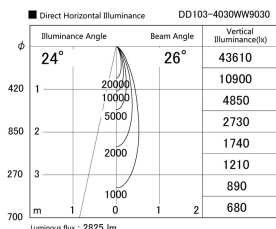

Item no. DD103-4030WW9030

Series Name: Versa R-G, Antiglare

White Reflector

Installation	Recessed mount
Type	Versa R-G, Antiglare
Fixture wattage	40W
Beam angle	28 deg.
Color Temp.	3000K
CRI	Ra>90
Luminous	2827 lm
Body	Die-cast aluminum alloy
Body finish	N/A
Trim finish	White
Reflector finish	White
IP Rate	IP20
Light source	COB module
Input Voltage	AC220~240V
Dimming Type	Non-Dimmable
Certificate	CE, CCC
Cut Hole	150mm