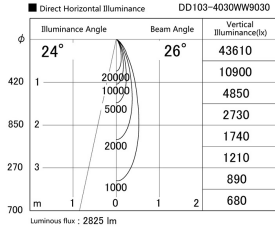

Item no. DD103-4030WW9030

Series Name: Versa R-G, Antiglare

White Reflector

Installation	Recessed mount
Type	
Fixture wattage	40W
Beam angle	28 deg.
Color Temp.	3000K
CRI	Ra>90
Luminous	2827 lm
Body	Die-cast aluminum alloy
Body finish	N/A
Trim finish	White
Reflector finish	White
IP Rate	IP20
Light source	COB module
Input Voltage	AC220~240V
Dimming Type	Non-Dimmable
Certificate	CE, CCC
Cut Hole	150mm