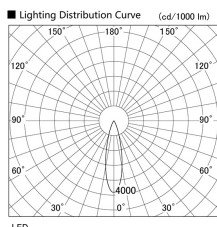

Item no. DD103-4030WW9030

Series Name: Versa R-G, Antiglare

White Reflector

Installation	Recessed mount
Type	Versa R-G, Antiglare
Fixture wattage	40W
Beam angle	28 deg.
Color Temp.	3000K
CRI	Ra>90
Luminous	2827 lm
Body	Die-cast aluminum alloy
Body finish	N/A
Trim finish	White
Reflector finish	White
IP Rate	IP20
Light source	COB module
Input Voltage	AC220~240V
Dimming Type	Non-Dimmable
Certificate	CE, CCC
Cut Hole	150mm