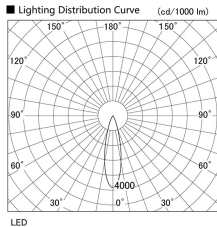

Item no. DD103-4030WW9030

Series Name: Versa R-G, Antiglare

White Reflector

Installation	Recessed mount
Type	
Fixture wattage	40W
Beam angle	28 deg.
Color Temp.	3000K
CRI	Ra>90
Luminous	2827 lm
Body	Die-cast aluminum alloy
Body finish	N/A
Trim finish	White
Reflector finish	White
IP Rate	IP20
Light source	COB module
Input Voltage	AC220~240V
Dimming Type	Non-Dimmable
Certificate	CE, CCC
Cut Hole	150mm