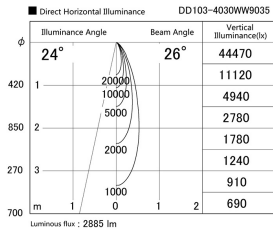

Item no. DD103-4030WW9035

Series Name: Versa R-G, Antiglare

White Reflector

Installation	Recessed mount
Type	
Fixture wattage	40W
Beam angle	28 deg.
Color Temp.	3500K
CRI	Ra>90
Luminous	2883 lm
Body	Die-cast aluminum alloy
Body finish	N/A
Trim finish	White
Reflector finish	White
IP Rate	IP20
Light source	COB module
Input Voltage	AC220~240V
Dimming Type	Non-Dimmable
Certificate	CE, CCC
Cut Hole	150mm