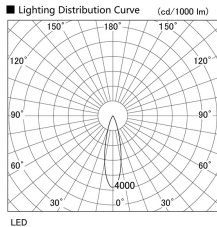

Item no. DD103-4030WW9035

Series Name: Versa R-G, Antiglare

White Reflector

Installation	Recessed mount
Type	
Fixture wattage	40W
Beam angle	28 deg.
Color Temp.	3500K
CRI	Ra>90
Luminous	2883 lm
Body	Die-cast aluminum alloy
Body finish	N/A
Trim finish	White
Reflector finish	White
IP Rate	IP20
Light source	COB module
Input Voltage	AC220~240V
Dimming Type	Non-Dimmable
Certificate	CE, CCC
Cut Hole	150mm