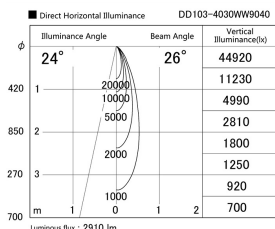

Item no. DD103-4030WW9040

Series Name: Versa R-G, Antiglare

White Reflector

Installation	Recessed mount
Type	
Fixture wattage	40W
Beam angle	28 deg.
Color Temp.	4000K
CRI	Ra>90
Luminous	2912 lm
Body	Die-cast aluminum alloy
Body finish	N/A
Trim finish	White
Reflector finish	White
IP Rate	IP20
Light source	COB module
Input Voltage	AC220~240V
Dimming Type	Non-Dimmable
Certificate	CE, CCC
Cut Hole	150mm