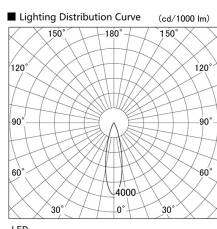

Item no. DD103-4030WW9040

Series Name: Versa R-G, Antiglare

White Reflector

Installation	Recessed mount
Type	
Fixture wattage	40W
Beam angle	28 deg.
Color Temp.	4000K
CRI	Ra>90
Luminous	2912 lm
Body	Die-cast aluminum alloy
Body finish	N/A
Trim finish	White
Reflector finish	White
IP Rate	IP20
Light source	COB module
Input Voltage	AC220~240V
Dimming Type	Non-Dimmable
Certificate	CE, CCC
Cut Hole	150mm