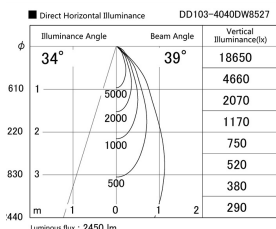

Item no. DD103-4040DW8527

Series Name: Versa R-G, Antiglare

Dark Mirror Reflector

| | |
|------------------|-------------------------|
| Installation | Recessed mount |
| Type | |
| Fixture wattage | 40W |
| Beam angle | 44 deg. |
| Color Temp. | 2700K |
| CRI | Ra>85 |
| Luminous | 2452 lm |
| Body | Die-cast aluminum alloy |
| Body finish | N/A |
| Trim finish | White |
| Reflector finish | Dark Mirror |
| IP Rate | IP20 |
| Light source | COB module |
| Input Voltage | AC220~240V |
| Dimming Type | Non-Dimmable |
| Certificate | CE, CCC |
| Cut Hole | 150mm |