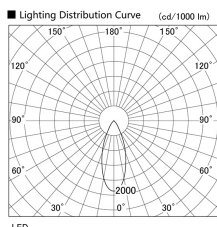

Item no. DD103-4040DW8527

Series Name: Versa R-G, Antiglare

Dark Mirror Reflector

Installation	Recessed mount
Type	Versa R-G, Antiglare
Fixture wattage	40W
Beam angle	44 deg.
Color Temp.	2700K
CRI	Ra>85
Luminous	2452 lm
Body	Die-cast aluminum alloy
Body finish	N/A
Trim finish	White
Reflector finish	Dark Mirror
IP Rate	IP20
Light source	COB module
Input Voltage	AC220~240V
Dimming Type	Non-Dimmable
Certificate	CE, CCC
Cut Hole	150mm