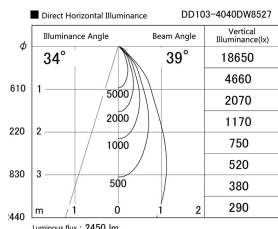

Item no. DD103-4040DW8527

Series Name: Versa R-G, Antiglare

Dark Mirror Reflector

Installation	Recessed mount
Type	Versa R-G, Antiglare
Fixture wattage	40W
Beam angle	44 deg.
Color Temp.	2700K
CRI	Ra>85
Luminous	2452 lm
Body	Die-cast aluminum alloy
Body finish	N/A
Trim finish	White
Reflector finish	Dark Mirror
IP Rate	IP20
Light source	COB module
Input Voltage	AC220~240V
Dimming Type	Non-Dimmable
Certificate	CE, CCC
Cut Hole	150mm