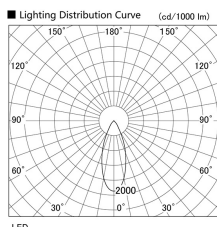

Item no. DD103-4040DW8527

Series Name: Versa R-G, Antiglare

Dark Mirror Reflector

| | |
|------------------|-------------------------|
| Installation | Recessed mount |
| Type | |
| Fixture wattage | 40W |
| Beam angle | 44 deg. |
| Color Temp. | 2700K |
| CRI | Ra>85 |
| Luminous | 2452 lm |
| Body | Die-cast aluminum alloy |
| Body finish | N/A |
| Trim finish | White |
| Reflector finish | Dark Mirror |
| IP Rate | IP20 |
| Light source | COB module |
| Input Voltage | AC220~240V |
| Dimming Type | Non-Dimmable |
| Certificate | CE, CCC |
| Cut Hole | 150mm |