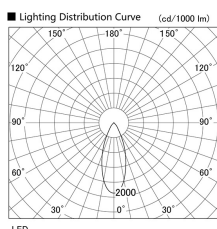

Item no. DD103-4040DW8530

Series Name: Versa R-G, Antiglare

Dark Mirror Reflector

Installation	Recessed mount
Type	
Fixture wattage	40W
Beam angle	44 deg.
Color Temp.	3000K
CRI	Ra>85
Luminous	2554 lm
Body	Die-cast aluminum alloy
Body finish	N/A
Trim finish	White
Reflector finish	Dark Mirror
IP Rate	IP20
Light source	COB module
Input Voltage	AC220~240V
Dimming Type	Non-Dimmable
Certificate	CE, CCC
Cut Hole	150mm