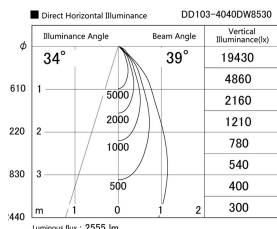

Item no. DD103-4040DW8530

Series Name: Versa R-G, Antiglare

Dark Mirror Reflector

Installation	Recessed mount
Type	
Fixture wattage	40W
Beam angle	44 deg.
Color Temp.	3000K
CRI	Ra>85
Luminous	2554 lm
Body	Die-cast aluminum alloy
Body finish	N/A
Trim finish	White
Reflector finish	Dark Mirror
IP Rate	IP20
Light source	COB module
Input Voltage	AC220~240V
Dimming Type	Non-Dimmable
Certificate	CE, CCC
Cut Hole	150mm