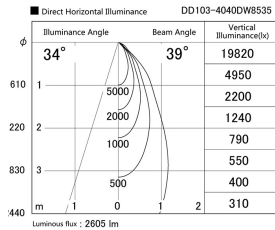

Item no. DD103-4040DW8535

Series Name: Versa R-G, Antiglare

Dark Mirror Reflector

Installation	Recessed mount
Type	Versa R-G, Antiglare
Fixture wattage	40W
Beam angle	44 deg.
Color Temp.	3500K
CRI	Ra>85
Luminous	2605 lm
Body	Die-cast aluminum alloy
Body finish	N/A
Trim finish	White
Reflector finish	Dark Mirror
IP Rate	IP20
Light source	COB module
Input Voltage	AC220~240V
Dimming Type	Non-Dimmable
Certificate	CE, CCC
Cut Hole	150mm