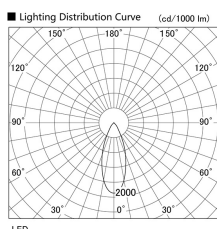

Item no. DD103-4040DW8535

Series Name: Versa R-G, Antiglare

Dark Mirror Reflector

Installation	Recessed mount
Type	
Fixture wattage	40W
Beam angle	44 deg.
Color Temp.	3500K
CRI	Ra>85
Luminous	2605 lm
Body	Die-cast aluminum alloy
Body finish	N/A
Trim finish	White
Reflector finish	Dark Mirror
IP Rate	IP20
Light source	COB module
Input Voltage	AC220~240V
Dimming Type	Non-Dimmable
Certificate	CE, CCC
Cut Hole	150mm