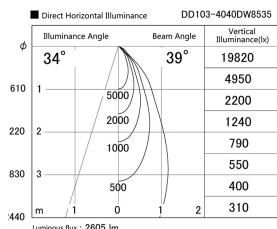

Item no. DD103-4040DW8535

Series Name: Versa R-G, Antiglare

Dark Mirror Reflector

Installation	Recessed mount
Type	
Fixture wattage	40W
Beam angle	44 deg.
Color Temp.	3500K
CRI	Ra>85
Luminous	2605 lm
Body	Die-cast aluminum alloy
Body finish	N/A
Trim finish	White
Reflector finish	Dark Mirror
IP Rate	IP20
Light source	COB module
Input Voltage	AC220~240V
Dimming Type	Non-Dimmable
Certificate	CE, CCC
Cut Hole	150mm