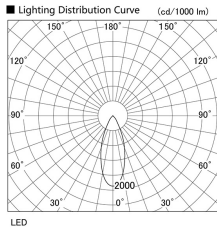

Item no. DD103-4040DW8535

Series Name: Versa R-G, Antiglare

Dark Mirror Reflector

Installation	Recessed mount
Type	Versa R-G, Antiglare
Fixture wattage	40W
Beam angle	44 deg.
Color Temp.	3500K
CRI	Ra>85
Luminous	2605 lm
Body	Die-cast aluminum alloy
Body finish	N/A
Trim finish	White
Reflector finish	Dark Mirror
IP Rate	IP20
Light source	COB module
Input Voltage	AC220~240V
Dimming Type	Non-Dimmable
Certificate	CE, CCC
Cut Hole	150mm