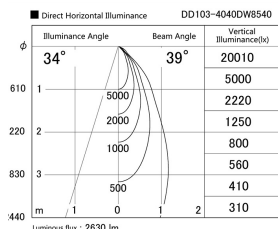

Item no. DD103-4040DW8540

Series Name: Versa R-G, Antiglare

Dark Mirror Reflector

Installation	Recessed mount
Type	
Fixture wattage	40W
Beam angle	44 deg.
Color Temp.	4000K
CRI	Ra>85
Luminous	2631 lm
Body	Die-cast aluminum alloy
Body finish	N/A
Trim finish	White
Reflector finish	Dark Mirror
IP Rate	IP20
Light source	COB module
Input Voltage	AC220~240V
Dimming Type	Non-Dimmable
Certificate	CE, CCC
Cut Hole	150mm