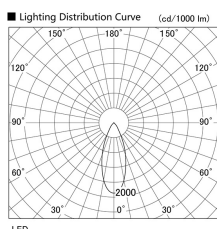

Item no. DD103-4040DW8540

Series Name: Versa R-G, Antiglare

Dark Mirror Reflector

Installation	Recessed mount
Type	
Fixture wattage	40W
Beam angle	44 deg.
Color Temp.	4000K
CRI	Ra>85
Luminous	2631 lm
Body	Die-cast aluminum alloy
Body finish	N/A
Trim finish	White
Reflector finish	Dark Mirror
IP Rate	IP20
Light source	COB module
Input Voltage	AC220~240V
Dimming Type	Non-Dimmable
Certificate	CE, CCC
Cut Hole	150mm