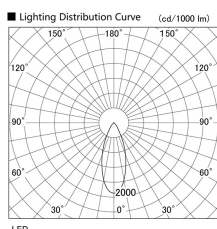

Item no. DD103-4040DW8540

Series Name: Versa R-G, Antiglare

Dark Mirror Reflector

Installation	Recessed mount
Type	Versa R-G, Antiglare
Fixture wattage	40W
Beam angle	44 deg.
Color Temp.	4000K
CRI	Ra>85
Luminous	2631 lm
Body	Die-cast aluminum alloy
Body finish	N/A
Trim finish	White
Reflector finish	Dark Mirror
IP Rate	IP20
Light source	COB module
Input Voltage	AC220~240V
Dimming Type	Non-Dimmable
Certificate	CE, CCC
Cut Hole	150mm