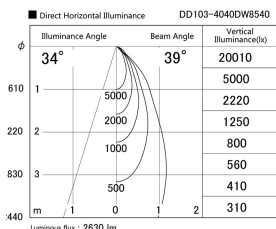

Item no. DD103-4040DW8540

Series Name: Versa R-G, Antiglare

Dark Mirror Reflector

Installation	Recessed mount
Type	Versa R-G, Antiglare
Fixture wattage	40W
Beam angle	44 deg.
Color Temp.	4000K
CRI	Ra>85
Luminous	2631 lm
Body	Die-cast aluminum alloy
Body finish	N/A
Trim finish	White
Reflector finish	Dark Mirror
IP Rate	IP20
Light source	COB module
Input Voltage	AC220~240V
Dimming Type	Non-Dimmable
Certificate	CE, CCC
Cut Hole	150mm