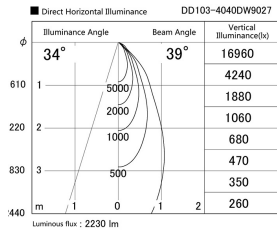

Item no. DD103-4040DW9027

Series Name: Versa R-G, Antiglare

Dark Mirror Reflector

| | |
|------------------|-------------------------|
| Installation | Recessed mount |
| Type | |
| Fixture wattage | 40W |
| Beam angle | 44 deg. |
| Color Temp. | 2700K |
| CRI | Ra>90 |
| Luminous | 2229 lm |
| Body | Die-cast aluminum alloy |
| Body finish | N/A |
| Trim finish | White |
| Reflector finish | Dark Mirror |
| IP Rate | IP20 |
| Light source | COB module |
| Input Voltage | AC220~240V |
| Dimming Type | Non-Dimmable |
| Certificate | CE, CCC |
| Cut Hole | 150mm |