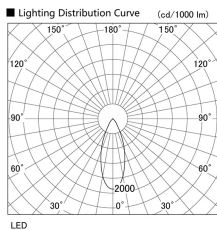

Item no. DD103-4040DW9027

Series Name: Versa R-G, Antiglare

Dark Mirror Reflector

| | |
|------------------|-------------------------|
| Installation | Recessed mount |
| Type | |
| Fixture wattage | 40W |
| Beam angle | 44 deg. |
| Color Temp. | 2700K |
| CRI | Ra>90 |
| Luminous | 2229 lm |
| Body | Die-cast aluminum alloy |
| Body finish | N/A |
| Trim finish | White |
| Reflector finish | Dark Mirror |
| IP Rate | IP20 |
| Light source | COB module |
| Input Voltage | AC220~240V |
| Dimming Type | Non-Dimmable |
| Certificate | CE, CCC |
| Cut Hole | 150mm |