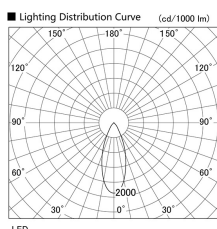

Item no. DD103-4040DW9030

Series Name: Versa R-G, Antiglare

Dark Mirror Reflector

Installation	Recessed mount
Type	
Fixture wattage	40W
Beam angle	44 deg.
Color Temp.	3000K
CRI	Ra>90
Luminous	2322 lm
Body	Die-cast aluminum alloy
Body finish	N/A
Trim finish	White
Reflector finish	Dark Mirror
IP Rate	IP20
Light source	COB module
Input Voltage	AC220~240V
Dimming Type	Non-Dimmable
Certificate	CE, CCC
Cut Hole	150mm