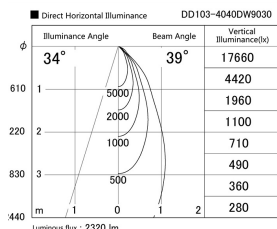

Item no. DD103-4040DW9030

Series Name: Versa R-G, Antiglare

Dark Mirror Reflector

Installation	Recessed mount
Type	
Fixture wattage	40W
Beam angle	44 deg.
Color Temp.	3000K
CRI	Ra>90
Luminous	2322 lm
Body	Die-cast aluminum alloy
Body finish	N/A
Trim finish	White
Reflector finish	Dark Mirror
IP Rate	IP20
Light source	COB module
Input Voltage	AC220~240V
Dimming Type	Non-Dimmable
Certificate	CE, CCC
Cut Hole	150mm