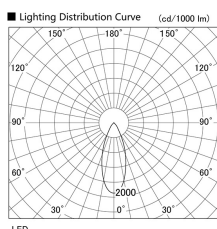

Item no. DD103-4040DW9035

Series Name: Versa R-G, Antiglare

Dark Mirror Reflector

Installation	Recessed mount
Type	Versa R-G, Antiglare
Fixture wattage	40W
Beam angle	44 deg.
Color Temp.	3500K
CRI	Ra>90
Luminous	2369 lm
Body	Die-cast aluminum alloy
Body finish	N/A
Trim finish	White
Reflector finish	Dark Mirror
IP Rate	IP20
Light source	COB module
Input Voltage	AC220~240V
Dimming Type	Non-Dimmable
Certificate	CE, CCC
Cut Hole	150mm