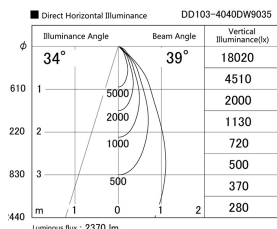

Item no. DD103-4040DW9035

Series Name: Versa R-G, Antiglare

Dark Mirror Reflector

Installation	Recessed mount
Type	Versa R-G, Antiglare
Fixture wattage	40W
Beam angle	44 deg.
Color Temp.	3500K
CRI	Ra>90
Luminous	2369 lm
Body	Die-cast aluminum alloy
Body finish	N/A
Trim finish	White
Reflector finish	Dark Mirror
IP Rate	IP20
Light source	COB module
Input Voltage	AC220~240V
Dimming Type	Non-Dimmable
Certificate	CE, CCC
Cut Hole	150mm