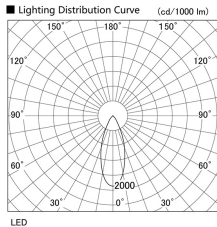

Item no. DD103-4040DW9040

Series Name: Versa R-G, Antiglare

Dark Mirror Reflector

| | |
|------------------|-------------------------|
| Installation | Recessed mount |
| Type | |
| Fixture wattage | 40W |
| Beam angle | 44 deg. |
| Color Temp. | 4000K |
| CRI | Ra>90 |
| Luminous | 2392 lm |
| Body | Die-cast aluminum alloy |
| Body finish | N/A |
| Trim finish | White |
| Reflector finish | Dark Mirror |
| IP Rate | IP20 |
| Light source | COB module |
| Input Voltage | AC220~240V |
| Dimming Type | Non-Dimmable |
| Certificate | CE, CCC |
| Cut Hole | 150mm |