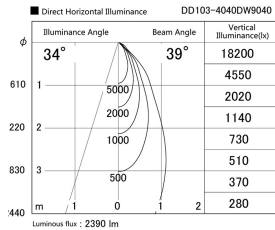

Item no. DD103-4040DW9040

Series Name: Versa R-G, Antiglare

Dark Mirror Reflector

| | |
|------------------|-------------------------|
| Installation | Recessed mount |
| Type | |
| Fixture wattage | 40W |
| Beam angle | 44 deg. |
| Color Temp. | 4000K |
| CRI | Ra>90 |
| Luminous | 2392 lm |
| Body | Die-cast aluminum alloy |
| Body finish | N/A |
| Trim finish | White |
| Reflector finish | Dark Mirror |
| IP Rate | IP20 |
| Light source | COB module |
| Input Voltage | AC220~240V |
| Dimming Type | Non-Dimmable |
| Certificate | CE, CCC |
| Cut Hole | 150mm |