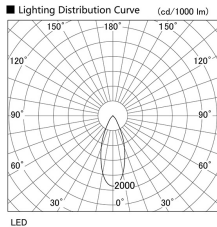

Item no. DD103-4040DW9040

Series Name: Versa R-G, Antiglare

Dark Mirror Reflector

Installation	Recessed mount
Type	Versa R-G, Antiglare
Fixture wattage	40W
Beam angle	44 deg.
Color Temp.	4000K
CRI	Ra>90
Luminous	2392 lm
Body	Die-cast aluminum alloy
Body finish	N/A
Trim finish	White
Reflector finish	Dark Mirror
IP Rate	IP20
Light source	COB module
Input Voltage	AC220~240V
Dimming Type	Non-Dimmable
Certificate	CE, CCC
Cut Hole	150mm