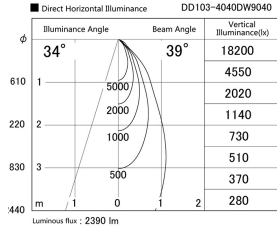

Item no. DD103-4040DW9040

Series Name: Versa R-G, Antiglare

Dark Mirror Reflector

Installation	Recessed mount
Type	Versa R-G, Antiglare
Fixture wattage	40W
Beam angle	44 deg.
Color Temp.	4000K
CRI	Ra>90
Luminous	2392 lm
Body	Die-cast aluminum alloy
Body finish	N/A
Trim finish	White
Reflector finish	Dark Mirror
IP Rate	IP20
Light source	COB module
Input Voltage	AC220~240V
Dimming Type	Non-Dimmable
Certificate	CE, CCC
Cut Hole	150mm