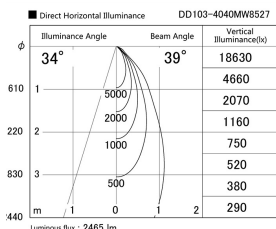

Item no. DD103-4040MW8527

Series Name: Versa R-G, Antiglare

Installation	Recessed mount
Type	Versa R-G, Antiglare
Fixture wattage	40W
Beam angle	44 deg.
Color Temp.	2700K
CRI	Ra>85
Luminous	2464 lm
Body	Die-cast aluminum alloy
Body finish	N/A
Trim finish	White
Reflector finish	Mirror
IP Rate	IP20
Light source	COB module
Input Voltage	AC220~240V
Dimming Type	Non-Dimmable
Certificate	CE, CCC
Cut Hole	150mm