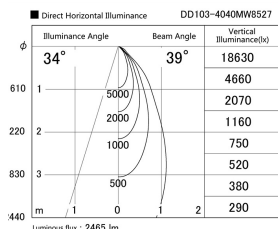

Item no. DD103-4040MW8527

Series Name: Versa R-G, Antiglare

|                  |                         |
|------------------|-------------------------|
| Installation     | Recessed mount          |
| Type             |                         |
| Fixture wattage  | 40W                     |
| Beam angle       | 44 deg.                 |
| Color Temp.      | 2700K                   |
| CRI              | Ra>85                   |
| Luminous         | 2464 lm                 |
| Body             | Die-cast aluminum alloy |
| Body finish      | N/A                     |
| Trim finish      | White                   |
| Reflector finish | Mirror                  |
| IP Rate          | IP20                    |
| Light source     | COB module              |
| Input Voltage    | AC220~240V              |
| Dimming Type     | Non-Dimmable            |
| Certificate      | CE, CCC                 |
| Cut Hole         | 150mm                   |