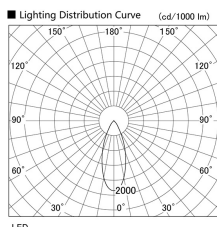

Item no. DD103-4040MW8527

Series Name: Versa R-G, Antiglare

|                  |                         |
|------------------|-------------------------|
| Installation     | Recessed mount          |
| Type             |                         |
| Fixture wattage  | 40W                     |
| Beam angle       | 44 deg.                 |
| Color Temp.      | 2700K                   |
| CRI              | Ra>85                   |
| Luminous         | 2464 lm                 |
| Body             | Die-cast aluminum alloy |
| Body finish      | N/A                     |
| Trim finish      | White                   |
| Reflector finish | Mirror                  |
| IP Rate          | IP20                    |
| Light source     | COB module              |
| Input Voltage    | AC220~240V              |
| Dimming Type     | Non-Dimmable            |
| Certificate      | CE, CCC                 |
| Cut Hole         | 150mm                   |