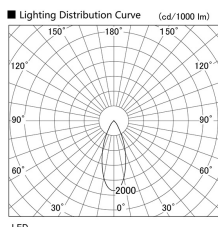

Item no. DD103-4040MW8527

Series Name: Versa R-G, Antiglare

Installation	Recessed mount
Type	Versa R-G, Antiglare
Fixture wattage	40W
Beam angle	44 deg.
Color Temp.	2700K
CRI	Ra>85
Luminous	2464 lm
Body	Die-cast aluminum alloy
Body finish	N/A
Trim finish	White
Reflector finish	Mirror
IP Rate	IP20
Light source	COB module
Input Voltage	AC220~240V
Dimming Type	Non-Dimmable
Certificate	CE, CCC
Cut Hole	150mm