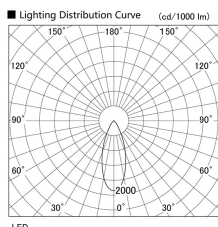

Item no. DD103-4040MW8535

Series Name: Versa R-G, Antiglare

Installation	Recessed mount
Type	Versa R-G, Antiglare
Fixture wattage	40W
Beam angle	44 deg.
Color Temp.	3500K
CRI	Ra>85
Luminous	2618 lm
Body	Die-cast aluminum alloy
Body finish	N/A
Trim finish	White
Reflector finish	Mirror
IP Rate	IP20
Light source	COB module
Input Voltage	AC220~240V
Dimming Type	Non-Dimmable
Certificate	CE, CCC
Cut Hole	150mm