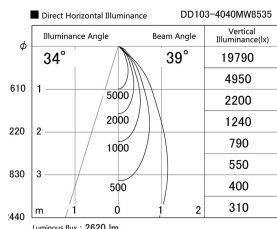

Item no. DD103-4040MW8535

Series Name: Versa R-G, Antiglare

Installation	Recessed mount
Type	
Fixture wattage	40W
Beam angle	44 deg.
Color Temp.	3500K
CRI	Ra>85
Luminous	2618 lm
Body	Die-cast aluminum alloy
Body finish	N/A
Trim finish	White
Reflector finish	Mirror
IP Rate	IP20
Light source	COB module
Input Voltage	AC220~240V
Dimming Type	Non-Dimmable
Certificate	CE, CCC
Cut Hole	150mm