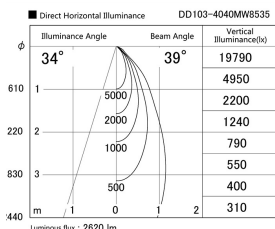

Item no. DD103-4040MW8535

Series Name: Versa R-G, Antiglare

Installation	Recessed mount
Type	Versa R-G, Antiglare
Fixture wattage	40W
Beam angle	44 deg.
Color Temp.	3500K
CRI	Ra>85
Luminous	2618 lm
Body	Die-cast aluminum alloy
Body finish	N/A
Trim finish	White
Reflector finish	Mirror
IP Rate	IP20
Light source	COB module
Input Voltage	AC220~240V
Dimming Type	Non-Dimmable
Certificate	CE, CCC
Cut Hole	150mm