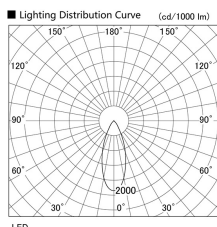

Item no. DD103-4040MW8535

Series Name: Versa R-G, Antiglare

Installation	Recessed mount
Type	
Fixture wattage	40W
Beam angle	44 deg.
Color Temp.	3500K
CRI	Ra>85
Luminous	2618 lm
Body	Die-cast aluminum alloy
Body finish	N/A
Trim finish	White
Reflector finish	Mirror
IP Rate	IP20
Light source	COB module
Input Voltage	AC220~240V
Dimming Type	Non-Dimmable
Certificate	CE, CCC
Cut Hole	150mm