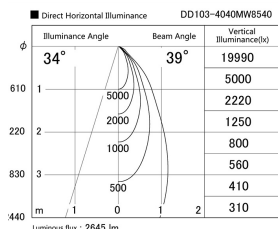

Item no. DD103-4040MW8540

Series Name: Versa R-G, Antiglare

Installation	Recessed mount
Type	Versa R-G, Antiglare
Fixture wattage	40W
Beam angle	44 deg.
Color Temp.	4000K
CRI	Ra>85
Luminous	2644 lm
Body	Die-cast aluminum alloy
Body finish	N/A
Trim finish	White
Reflector finish	Mirror
IP Rate	IP20
Light source	COB module
Input Voltage	AC220~240V
Dimming Type	Non-Dimmable
Certificate	CE, CCC
Cut Hole	150mm