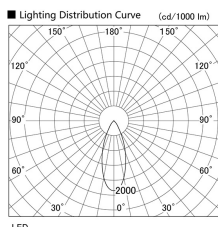

Item no. DD103-4040MW8540

Series Name: Versa R-G, Antiglare

Installation	Recessed mount
Type	Versa R-G, Antiglare
Fixture wattage	40W
Beam angle	44 deg.
Color Temp.	4000K
CRI	Ra>85
Luminous	2644 lm
Body	Die-cast aluminum alloy
Body finish	N/A
Trim finish	White
Reflector finish	Mirror
IP Rate	IP20
Light source	COB module
Input Voltage	AC220~240V
Dimming Type	Non-Dimmable
Certificate	CE, CCC
Cut Hole	150mm