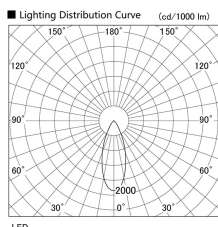

Item no. DD103-4040MW8540

Series Name: Versa R-G, Antiglare

Installation	Recessed mount
Type	
Fixture wattage	40W
Beam angle	44 deg.
Color Temp.	4000K
CRI	Ra>85
Luminous	2644 lm
Body	Die-cast aluminum alloy
Body finish	N/A
Trim finish	White
Reflector finish	Mirror
IP Rate	IP20
Light source	COB module
Input Voltage	AC220~240V
Dimming Type	Non-Dimmable
Certificate	CE, CCC
Cut Hole	150mm