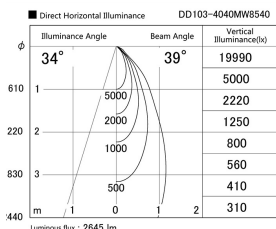

Item no. DD103-4040MW8540

Series Name: Versa R-G, Antiglare

Installation	Recessed mount
Type	
Fixture wattage	40W
Beam angle	44 deg.
Color Temp.	4000K
CRI	Ra>85
Luminous	2644 lm
Body	Die-cast aluminum alloy
Body finish	N/A
Trim finish	White
Reflector finish	Mirror
IP Rate	IP20
Light source	COB module
Input Voltage	AC220~240V
Dimming Type	Non-Dimmable
Certificate	CE, CCC
Cut Hole	150mm