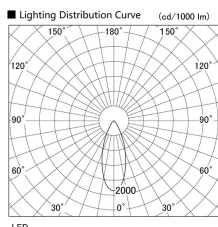

Item no. DD103-4040MW9027

Series Name: Versa R-G, Antiglare

Installation	Recessed mount
Type	
Fixture wattage	40W
Beam angle	44 deg.
Color Temp.	2700K
CRI	Ra>90
Luminous	2241 lm
Body	Die-cast aluminum alloy
Body finish	N/A
Trim finish	White
Reflector finish	Mirror
IP Rate	IP20
Light source	COB module
Input Voltage	AC220~240V
Dimming Type	Non-Dimmable
Certificate	CE, CCC
Cut Hole	150mm