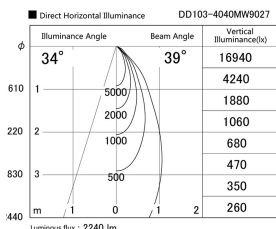

Item no. DD103-4040MW9027

Series Name: Versa R-G, Antiglare

Installation	Recessed mount
Type	
Fixture wattage	40W
Beam angle	44 deg.
Color Temp.	2700K
CRI	Ra>90
Luminous	2241 lm
Body	Die-cast aluminum alloy
Body finish	N/A
Trim finish	White
Reflector finish	Mirror
IP Rate	IP20
Light source	COB module
Input Voltage	AC220~240V
Dimming Type	Non-Dimmable
Certificate	CE, CCC
Cut Hole	150mm