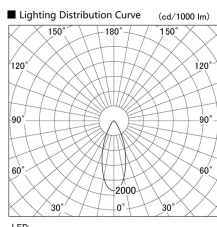

Item no. DD103-4040MW9027

Series Name: Versa R-G, Antiglare

Installation	Recessed mount
Type	Versa R-G, Antiglare
Fixture wattage	40W
Beam angle	44 deg.
Color Temp.	2700K
CRI	Ra>90
Luminous	2241 lm
Body	Die-cast aluminum alloy
Body finish	N/A
Trim finish	White
Reflector finish	Mirror
IP Rate	IP20
Light source	COB module
Input Voltage	AC220~240V
Dimming Type	Non-Dimmable
Certificate	CE, CCC
Cut Hole	150mm