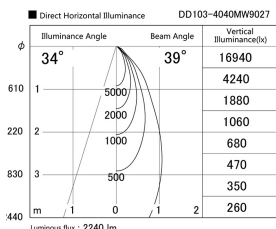

Item no. DD103-4040MW9027

Series Name: Versa R-G, Antiglare

Installation	Recessed mount
Type	Versa R-G, Antiglare
Fixture wattage	40W
Beam angle	44 deg.
Color Temp.	2700K
CRI	Ra>90
Luminous	2241 lm
Body	Die-cast aluminum alloy
Body finish	N/A
Trim finish	White
Reflector finish	Mirror
IP Rate	IP20
Light source	COB module
Input Voltage	AC220~240V
Dimming Type	Non-Dimmable
Certificate	CE, CCC
Cut Hole	150mm