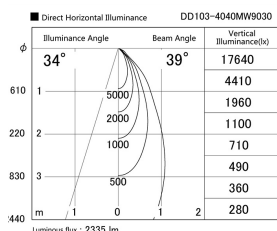

Item no. DD103-4040MW9030

Series Name: Versa R-G, Antiglare

Installation	Recessed mount
Type	Versa R-G, Antiglare
Fixture wattage	40W
Beam angle	44 deg.
Color Temp.	3000K
CRI	Ra>90
Luminous	2334 lm
Body	Die-cast aluminum alloy
Body finish	N/A
Trim finish	White
Reflector finish	Mirror
IP Rate	IP20
Light source	COB module
Input Voltage	AC220~240V
Dimming Type	Non-Dimmable
Certificate	CE, CCC
Cut Hole	150mm