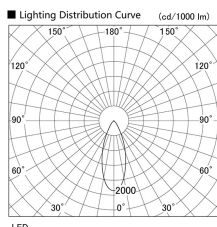

Item no. DD103-4040MW9030

Series Name: Versa R-G, Antiglare

Installation	Recessed mount
Type	
Fixture wattage	40W
Beam angle	44 deg.
Color Temp.	3000K
CRI	Ra>90
Luminous	2334 lm
Body	Die-cast aluminum alloy
Body finish	N/A
Trim finish	White
Reflector finish	Mirror
IP Rate	IP20
Light source	COB module
Input Voltage	AC220~240V
Dimming Type	Non-Dimmable
Certificate	CE, CCC
Cut Hole	150mm