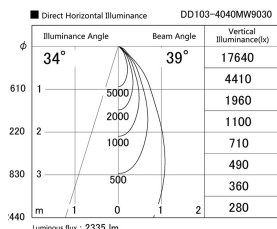

Item no. DD103-4040MW9030

Series Name: Versa R-G, Antiglare

Installation	Recessed mount
Type	
Fixture wattage	40W
Beam angle	44 deg.
Color Temp.	3000K
CRI	Ra>90
Luminous	2334 lm
Body	Die-cast aluminum alloy
Body finish	N/A
Trim finish	White
Reflector finish	Mirror
IP Rate	IP20
Light source	COB module
Input Voltage	AC220~240V
Dimming Type	Non-Dimmable
Certificate	CE, CCC
Cut Hole	150mm