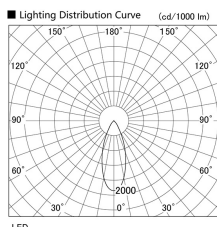

Item no. DD103-4040MW9030

Series Name: Versa R-G, Antiglare

Installation	Recessed mount
Type	Versa R-G, Antiglare
Fixture wattage	40W
Beam angle	44 deg.
Color Temp.	3000K
CRI	Ra>90
Luminous	2334 lm
Body	Die-cast aluminum alloy
Body finish	N/A
Trim finish	White
Reflector finish	Mirror
IP Rate	IP20
Light source	COB module
Input Voltage	AC220~240V
Dimming Type	Non-Dimmable
Certificate	CE, CCC
Cut Hole	150mm