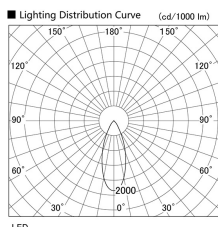

Item no. DD103-4040MW9035

Series Name: Versa R-G, Antiglare

Installation	Recessed mount
Type	Versa R-G, Antiglare
Fixture wattage	40W
Beam angle	44 deg.
Color Temp.	3500K
CRI	Ra>90
Luminous	2381 lm
Body	Die-cast aluminum alloy
Body finish	N/A
Trim finish	White
Reflector finish	Mirror
IP Rate	IP20
Light source	COB module
Input Voltage	AC220~240V
Dimming Type	Non-Dimmable
Certificate	CE, CCC
Cut Hole	150mm