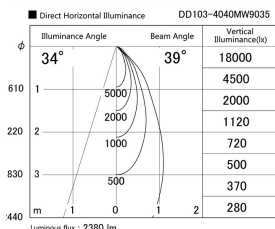

Item no. DD103-4040MW9035

Series Name: Versa R-G, Antiglare

Installation	Recessed mount
Type	
Fixture wattage	40W
Beam angle	44 deg.
Color Temp.	3500K
CRI	Ra>90
Luminous	2381 lm
Body	Die-cast aluminum alloy
Body finish	N/A
Trim finish	White
Reflector finish	Mirror
IP Rate	IP20
Light source	COB module
Input Voltage	AC220~240V
Dimming Type	Non-Dimmable
Certificate	CE, CCC
Cut Hole	150mm