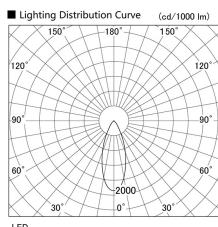

Item no. DD103-4040MW9035

Series Name: Versa R-G, Antiglare

Installation	Recessed mount
Type	
Fixture wattage	40W
Beam angle	44 deg.
Color Temp.	3500K
CRI	Ra>90
Luminous	2381 lm
Body	Die-cast aluminum alloy
Body finish	N/A
Trim finish	White
Reflector finish	Mirror
IP Rate	IP20
Light source	COB module
Input Voltage	AC220~240V
Dimming Type	Non-Dimmable
Certificate	CE, CCC
Cut Hole	150mm