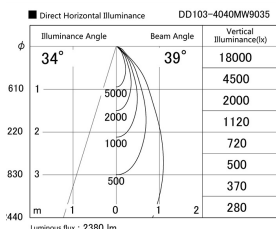

Item no. DD103-4040MW9035

Series Name: Versa R-G, Antiglare

Installation	Recessed mount
Type	Versa R-G, Antiglare
Fixture wattage	40W
Beam angle	44 deg.
Color Temp.	3500K
CRI	Ra>90
Luminous	2381 lm
Body	Die-cast aluminum alloy
Body finish	N/A
Trim finish	White
Reflector finish	Mirror
IP Rate	IP20
Light source	COB module
Input Voltage	AC220~240V
Dimming Type	Non-Dimmable
Certificate	CE, CCC
Cut Hole	150mm