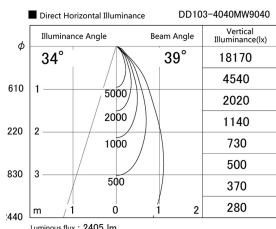

Item no. DD103-4040MW9040

Series Name: Versa R-G, Antiglare

Installation	Recessed mount
Type	Versa R-G, Antiglare
Fixture wattage	40W
Beam angle	44 deg.
Color Temp.	4000K
CRI	Ra>90
Luminous	2404 lm
Body	Die-cast aluminum alloy
Body finish	N/A
Trim finish	White
Reflector finish	Mirror
IP Rate	IP20
Light source	COB module
Input Voltage	AC220~240V
Dimming Type	Non-Dimmable
Certificate	CE, CCC
Cut Hole	150mm