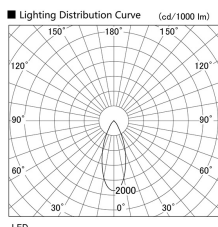

Item no. DD103-4040MW9040

Series Name: Versa R-G, Antiglare

Installation	Recessed mount
Type	Versa R-G, Antiglare
Fixture wattage	40W
Beam angle	44 deg.
Color Temp.	4000K
CRI	Ra>90
Luminous	2404 lm
Body	Die-cast aluminum alloy
Body finish	N/A
Trim finish	White
Reflector finish	Mirror
IP Rate	IP20
Light source	COB module
Input Voltage	AC220~240V
Dimming Type	Non-Dimmable
Certificate	CE, CCC
Cut Hole	150mm