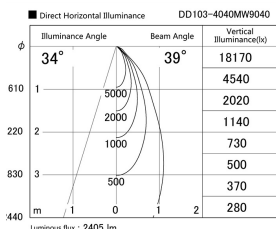

Item no. DD103-4040MW9040

Series Name: Versa R-G, Antiglare

Installation	Recessed mount
Type	
Fixture wattage	40W
Beam angle	44 deg.
Color Temp.	4000K
CRI	Ra>90
Luminous	2404 lm
Body	Die-cast aluminum alloy
Body finish	N/A
Trim finish	White
Reflector finish	Mirror
IP Rate	IP20
Light source	COB module
Input Voltage	AC220~240V
Dimming Type	Non-Dimmable
Certificate	CE, CCC
Cut Hole	150mm