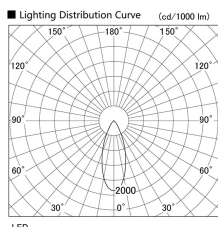

Item no. DD103-4040MW9040

Series Name: Versa R-G, Antiglare

Installation	Recessed mount
Type	
Fixture wattage	40W
Beam angle	44 deg.
Color Temp.	4000K
CRI	Ra>90
Luminous	2404 lm
Body	Die-cast aluminum alloy
Body finish	N/A
Trim finish	White
Reflector finish	Mirror
IP Rate	IP20
Light source	COB module
Input Voltage	AC220~240V
Dimming Type	Non-Dimmable
Certificate	CE, CCC
Cut Hole	150mm