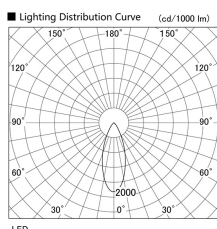

Item no. DD103-4040WW8527

Series Name: Versa R-G, Antiglare

White Reflector

Installation	Recessed mount
Type	Versa R-G, Antiglare
Fixture wattage	40W
Beam angle	44 deg.
Color Temp.	2700K
CRI	Ra>85
Luminous	2494 lm
Body	Die-cast aluminum alloy
Body finish	N/A
Trim finish	White
Reflector finish	White
IP Rate	IP20
Light source	COB module
Input Voltage	AC220~240V
Dimming Type	Non-Dimmable
Certificate	CE, CCC
Cut Hole	150mm