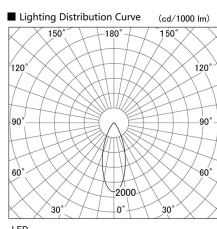

Item no. DD103-4040WW8527

Series Name: Versa R-G, Antiglare

White Reflector

Installation	Recessed mount
Type	
Fixture wattage	40W
Beam angle	44 deg.
Color Temp.	2700K
CRI	Ra>85
Luminous	2494 lm
Body	Die-cast aluminum alloy
Body finish	N/A
Trim finish	White
Reflector finish	White
IP Rate	IP20
Light source	COB module
Input Voltage	AC220~240V
Dimming Type	Non-Dimmable
Certificate	CE, CCC
Cut Hole	150mm