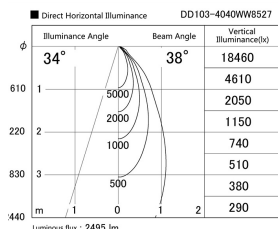

Item no. DD103-4040WW8527

Series Name: Versa R-G, Antiglare

White Reflector

Installation	Recessed mount
Type	
Fixture wattage	40W
Beam angle	44 deg.
Color Temp.	2700K
CRI	Ra>85
Luminous	2494 lm
Body	Die-cast aluminum alloy
Body finish	N/A
Trim finish	White
Reflector finish	White
IP Rate	IP20
Light source	COB module
Input Voltage	AC220~240V
Dimming Type	Non-Dimmable
Certificate	CE, CCC
Cut Hole	150mm