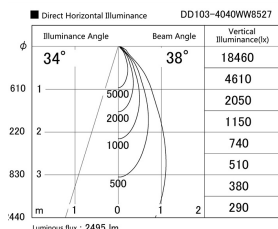

Item no. DD103-4040WW8527

Series Name: Versa R-G, Antiglare

White Reflector

Installation	Recessed mount
Type	Versa R-G, Antiglare
Fixture wattage	40W
Beam angle	44 deg.
Color Temp.	2700K
CRI	Ra>85
Luminous	2494 lm
Body	Die-cast aluminum alloy
Body finish	N/A
Trim finish	White
Reflector finish	White
IP Rate	IP20
Light source	COB module
Input Voltage	AC220~240V
Dimming Type	Non-Dimmable
Certificate	CE, CCC
Cut Hole	150mm