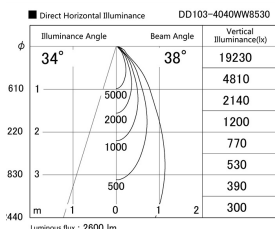

Item no. DD103-4040WW8530

Series Name: Versa R-G, Antiglare

White Reflector

Installation	Recessed mount
Type	
Fixture wattage	40W
Beam angle	44 deg.
Color Temp.	3000K
CRI	Ra>85
Luminous	2598 lm
Body	Die-cast aluminum alloy
Body finish	N/A
Trim finish	White
Reflector finish	White
IP Rate	IP20
Light source	COB module
Input Voltage	AC220~240V
Dimming Type	Non-Dimmable
Certificate	CE, CCC
Cut Hole	150mm