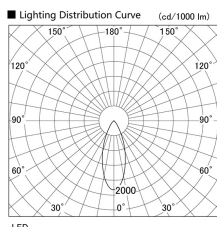

Item no. DD103-4040WW8530

Series Name: Versa R-G, Antiglare

White Reflector

Installation	Recessed mount
Type	
Fixture wattage	40W
Beam angle	44 deg.
Color Temp.	3000K
CRI	Ra>85
Luminous	2598 lm
Body	Die-cast aluminum alloy
Body finish	N/A
Trim finish	White
Reflector finish	White
IP Rate	IP20
Light source	COB module
Input Voltage	AC220~240V
Dimming Type	Non-Dimmable
Certificate	CE, CCC
Cut Hole	150mm