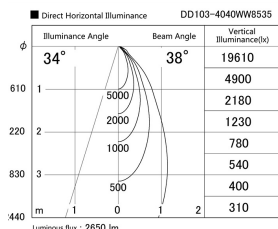

Item no. DD103-4040WW8535

Series Name: Versa R-G, Antiglare

White Reflector

Installation	Recessed mount
Type	
Fixture wattage	40W
Beam angle	44 deg.
Color Temp.	3500K
CRI	Ra>85
Luminous	2650 lm
Body	Die-cast aluminum alloy
Body finish	N/A
Trim finish	White
Reflector finish	White
IP Rate	IP20
Light source	COB module
Input Voltage	AC220~240V
Dimming Type	Non-Dimmable
Certificate	CE, CCC
Cut Hole	150mm