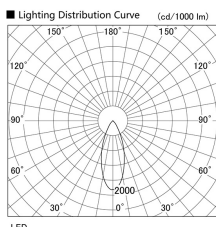

Item no. DD103-4040WW8535

Series Name: Versa R-G, Antiglare

White Reflector

Installation	Recessed mount
Type	Versa R-G, Antiglare
Fixture wattage	40W
Beam angle	44 deg.
Color Temp.	3500K
CRI	Ra>85
Luminous	2650 lm
Body	Die-cast aluminum alloy
Body finish	N/A
Trim finish	White
Reflector finish	White
IP Rate	IP20
Light source	COB module
Input Voltage	AC220~240V
Dimming Type	Non-Dimmable
Certificate	CE, CCC
Cut Hole	150mm