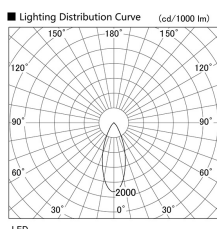

Item no. DD103-4040WW8535

Series Name: Versa R-G, Antiglare

White Reflector

Installation	Recessed mount
Type	Versa R-G, Antiglare
Fixture wattage	40W
Beam angle	44 deg.
Color Temp.	3500K
CRI	Ra>85
Luminous	2650 lm
Body	Die-cast aluminum alloy
Body finish	N/A
Trim finish	White
Reflector finish	White
IP Rate	IP20
Light source	COB module
Input Voltage	AC220~240V
Dimming Type	Non-Dimmable
Certificate	CE, CCC
Cut Hole	150mm