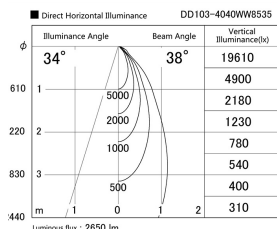

Item no. DD103-4040WW8535

Series Name: Versa R-G, Antiglare

White Reflector

Installation	Recessed mount
Type	Versa R-G, Antiglare
Fixture wattage	40W
Beam angle	44 deg.
Color Temp.	3500K
CRI	Ra>85
Luminous	2650 lm
Body	Die-cast aluminum alloy
Body finish	N/A
Trim finish	White
Reflector finish	White
IP Rate	IP20
Light source	COB module
Input Voltage	AC220~240V
Dimming Type	Non-Dimmable
Certificate	CE, CCC
Cut Hole	150mm