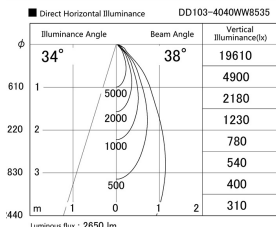

Item no. DD103-4040WW8535

Series Name: Versa R-G, Antiglare

White Reflector

Installation	Recessed mount
Type	Versa R-G, Antiglare
Fixture wattage	40W
Beam angle	44 deg.
Color Temp.	3500K
CRI	Ra>85
Luminous	2650 lm
Body	Die-cast aluminum alloy
Body finish	N/A
Trim finish	White
Reflector finish	White
IP Rate	IP20
Light source	COB module
Input Voltage	AC220~240V
Dimming Type	Non-Dimmable
Certificate	CE, CCC
Cut Hole	150mm