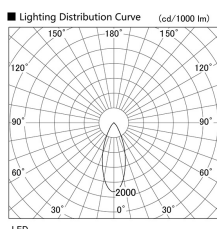

Item no. DD103-4040WW8535

Series Name: Versa R-G, Antiglare

White Reflector

Installation	Recessed mount
Type	
Fixture wattage	40W
Beam angle	44 deg.
Color Temp.	3500K
CRI	Ra>85
Luminous	2650 lm
Body	Die-cast aluminum alloy
Body finish	N/A
Trim finish	White
Reflector finish	White
IP Rate	IP20
Light source	COB module
Input Voltage	AC220~240V
Dimming Type	Non-Dimmable
Certificate	CE, CCC
Cut Hole	150mm