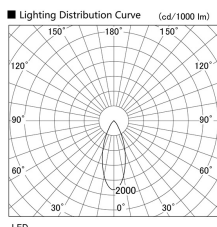

Item no. DD103-4040WW8540

Series Name: Versa R-G, Antiglare

White Reflector

Installation	Recessed mount
Type	
Fixture wattage	40W
Beam angle	44 deg.
Color Temp.	4000K
CRI	Ra>85
Luminous	2675 lm
Body	Die-cast aluminum alloy
Body finish	N/A
Trim finish	White
Reflector finish	White
IP Rate	IP20
Light source	COB module
Input Voltage	AC220~240V
Dimming Type	Non-Dimmable
Certificate	CE, CCC
Cut Hole	150mm