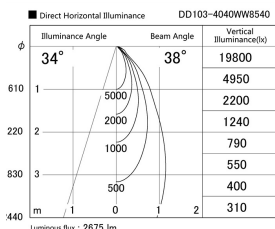

Item no. DD103-4040WW8540

Series Name: Versa R-G, Antiglare

White Reflector

Installation	Recessed mount
Type	
Fixture wattage	40W
Beam angle	44 deg.
Color Temp.	4000K
CRI	Ra>85
Luminous	2675 lm
Body	Die-cast aluminum alloy
Body finish	N/A
Trim finish	White
Reflector finish	White
IP Rate	IP20
Light source	COB module
Input Voltage	AC220~240V
Dimming Type	Non-Dimmable
Certificate	CE, CCC
Cut Hole	150mm