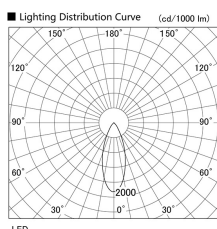

Item no. DD103-4040WW8540

Series Name: Versa R-G, Antiglare

White Reflector

Installation	Recessed mount
Type	Versa R-G, Antiglare
Fixture wattage	40W
Beam angle	44 deg.
Color Temp.	4000K
CRI	Ra>85
Luminous	2675 lm
Body	Die-cast aluminum alloy
Body finish	N/A
Trim finish	White
Reflector finish	White
IP Rate	IP20
Light source	COB module
Input Voltage	AC220~240V
Dimming Type	Non-Dimmable
Certificate	CE, CCC
Cut Hole	150mm