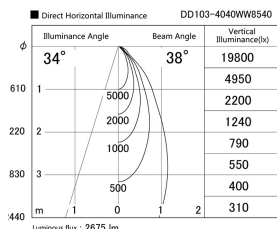

Item no. DD103-4040WW8540

Series Name: Versa R-G, Antiglare

White Reflector

Installation	Recessed mount
Type	Versa R-G, Antiglare
Fixture wattage	40W
Beam angle	44 deg.
Color Temp.	4000K
CRI	Ra>85
Luminous	2675 lm
Body	Die-cast aluminum alloy
Body finish	N/A
Trim finish	White
Reflector finish	White
IP Rate	IP20
Light source	COB module
Input Voltage	AC220~240V
Dimming Type	Non-Dimmable
Certificate	CE, CCC
Cut Hole	150mm