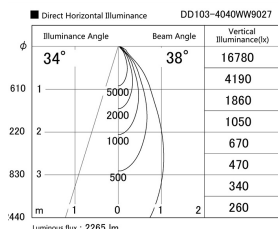

Item no. DD103-4040WW9027

Series Name: Versa R-G, Antiglare

White Reflector

Installation	Recessed mount
Type	
Fixture wattage	40W
Beam angle	44 deg.
Color Temp.	2700K
CRI	Ra>90
Luminous	2267 lm
Body	Die-cast aluminum alloy
Body finish	N/A
Trim finish	White
Reflector finish	White
IP Rate	IP20
Light source	COB module
Input Voltage	AC220~240V
Dimming Type	Non-Dimmable
Certificate	CE, CCC
Cut Hole	150mm