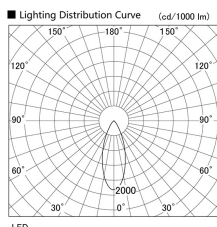

Item no. DD103-4040WW9027

Series Name: Versa R-G, Antiglare

White Reflector

Installation	Recessed mount
Type	
Fixture wattage	40W
Beam angle	44 deg.
Color Temp.	2700K
CRI	Ra>90
Luminous	2267 lm
Body	Die-cast aluminum alloy
Body finish	N/A
Trim finish	White
Reflector finish	White
IP Rate	IP20
Light source	COB module
Input Voltage	AC220~240V
Dimming Type	Non-Dimmable
Certificate	CE, CCC
Cut Hole	150mm