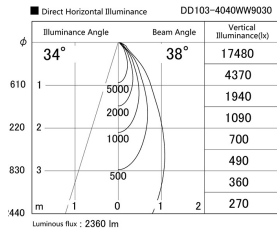

Item no. DD103-4040WW9030

Series Name: Versa R-G, Antiglare

White Reflector

Installation	Recessed mount
Type	Versa R-G, Antiglare
Fixture wattage	40W
Beam angle	44 deg.
Color Temp.	3000K
CRI	Ra>90
Luminous	2362 lm
Body	Die-cast aluminum alloy
Body finish	N/A
Trim finish	White
Reflector finish	White
IP Rate	IP20
Light source	COB module
Input Voltage	AC220~240V
Dimming Type	Non-Dimmable
Certificate	CE, CCC
Cut Hole	150mm