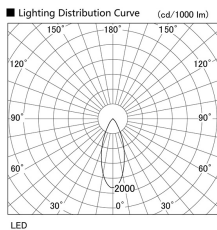

Item no. DD103-4040WW9030

Series Name: Versa R-G, Antiglare

White Reflector

Installation	Recessed mount
Type	Versa R-G, Antiglare
Fixture wattage	40W
Beam angle	44 deg.
Color Temp.	3000K
CRI	Ra>90
Luminous	2362 lm
Body	Die-cast aluminum alloy
Body finish	N/A
Trim finish	White
Reflector finish	White
IP Rate	IP20
Light source	COB module
Input Voltage	AC220~240V
Dimming Type	Non-Dimmable
Certificate	CE, CCC
Cut Hole	150mm