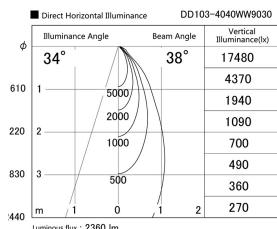

Item no. DD103-4040WW9030

Series Name: Versa R-G, Antiglare

White Reflector

Installation	Recessed mount
Type	
Fixture wattage	40W
Beam angle	44 deg.
Color Temp.	3000K
CRI	Ra>90
Luminous	2362 lm
Body	Die-cast aluminum alloy
Body finish	N/A
Trim finish	White
Reflector finish	White
IP Rate	IP20
Light source	COB module
Input Voltage	AC220~240V
Dimming Type	Non-Dimmable
Certificate	CE, CCC
Cut Hole	150mm