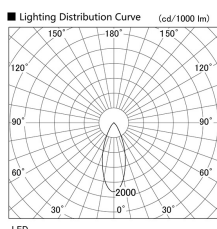

Item no. DD103-4040WW9030

Series Name: Versa R-G, Antiglare

White Reflector

Installation	Recessed mount
Type	
Fixture wattage	40W
Beam angle	44 deg.
Color Temp.	3000K
CRI	Ra>90
Luminous	2362 lm
Body	Die-cast aluminum alloy
Body finish	N/A
Trim finish	White
Reflector finish	White
IP Rate	IP20
Light source	COB module
Input Voltage	AC220~240V
Dimming Type	Non-Dimmable
Certificate	CE, CCC
Cut Hole	150mm