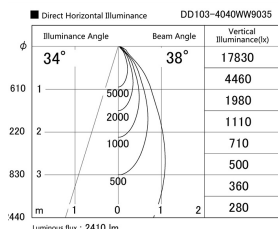

Item no. DD103-4040WW9035

Series Name: Versa R-G, Antiglare

White Reflector

Installation	Recessed mount
Type	
Fixture wattage	40W
Beam angle	44 deg.
Color Temp.	3500K
CRI	Ra>90
Luminous	2409 lm
Body	Die-cast aluminum alloy
Body finish	N/A
Trim finish	White
Reflector finish	White
IP Rate	IP20
Light source	COB module
Input Voltage	AC220~240V
Dimming Type	Non-Dimmable
Certificate	CE, CCC
Cut Hole	150mm