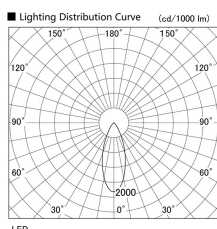

Item no. DD103-4040WW9035

Series Name: Versa R-G, Antiglare

White Reflector

Installation	Recessed mount
Type	
Fixture wattage	40W
Beam angle	44 deg.
Color Temp.	3500K
CRI	Ra>90
Luminous	2409 lm
Body	Die-cast aluminum alloy
Body finish	N/A
Trim finish	White
Reflector finish	White
IP Rate	IP20
Light source	COB module
Input Voltage	AC220~240V
Dimming Type	Non-Dimmable
Certificate	CE, CCC
Cut Hole	150mm