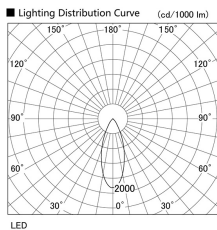

Item no. DD103-4040WW9040

Series Name: Versa R-G, Antiglare

White Reflector

Installation	Recessed mount
Type	
Fixture wattage	40W
Beam angle	44 deg.
Color Temp.	4000K
CRI	Ra>90
Luminous	2433 lm
Body	Die-cast aluminum alloy
Body finish	N/A
Trim finish	White
Reflector finish	White
IP Rate	IP20
Light source	COB module
Input Voltage	AC220~240V
Dimming Type	Non-Dimmable
Certificate	CE, CCC
Cut Hole	150mm