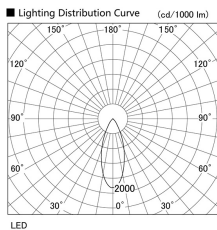

Item no. DD103-4040WW9040

Series Name: Versa R-G, Antiglare

White Reflector

Installation	Recessed mount
Type	Versa R-G, Antiglare
Fixture wattage	40W
Beam angle	44 deg.
Color Temp.	4000K
CRI	Ra>90
Luminous	2433 lm
Body	Die-cast aluminum alloy
Body finish	N/A
Trim finish	White
Reflector finish	White
IP Rate	IP20
Light source	COB module
Input Voltage	AC220~240V
Dimming Type	Non-Dimmable
Certificate	CE, CCC
Cut Hole	150mm