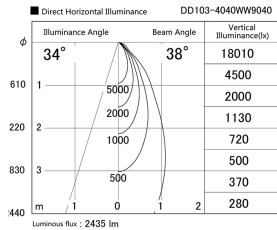

Item no. DD103-4040WW9040

Series Name: Versa R-G, Antiglare

White Reflector

Installation	Recessed mount
Type	
Fixture wattage	40W
Beam angle	44 deg.
Color Temp.	4000K
CRI	Ra>90
Luminous	2433 lm
Body	Die-cast aluminum alloy
Body finish	N/A
Trim finish	White
Reflector finish	White
IP Rate	IP20
Light source	COB module
Input Voltage	AC220~240V
Dimming Type	Non-Dimmable
Certificate	CE, CCC
Cut Hole	150mm