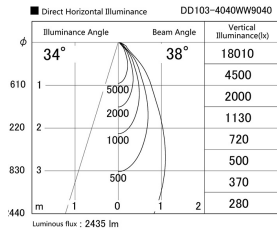

Item no. DD103-4040WW9040

Series Name: Versa R-G, Antiglare

White Reflector

Installation	Recessed mount
Type	Versa R-G, Antiglare
Fixture wattage	40W
Beam angle	44 deg.
Color Temp.	4000K
CRI	Ra>90
Luminous	2433 lm
Body	Die-cast aluminum alloy
Body finish	N/A
Trim finish	White
Reflector finish	White
IP Rate	IP20
Light source	COB module
Input Voltage	AC220~240V
Dimming Type	Non-Dimmable
Certificate	CE, CCC
Cut Hole	150mm