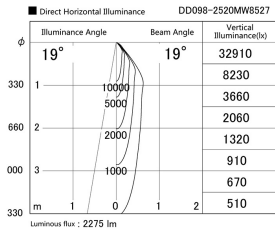

Item no. DD098-2520MW8527

Series Name: Φ 150 Spark

Installation	Recessed mount
Type	Φ 150 Spark
Fixture wattage	23W
Beam angle	19 deg
Color Temp.	2700K
CRI	Ra>85
Luminous	2276 lm
Body	Die-cast aluminum alloy
Body finish	N/A
Trim finish	White
Reflector finish	Mirror
IP Rate	IP20
Light source	COB module
Input Voltage	AC220~240V
Dimming Type	Non-Dimmable
Certificate	CE, CCC
Cut Hole	150mm

Height (Weight)	
65.3W	152 (1.5kg)
48.5W	152 (1.5kg)
44.3W	132 (1.3kg)
33.8W	132 (1.3kg)
30.3W	132 (1.3kg)
23.0W	102 (1.0kg)