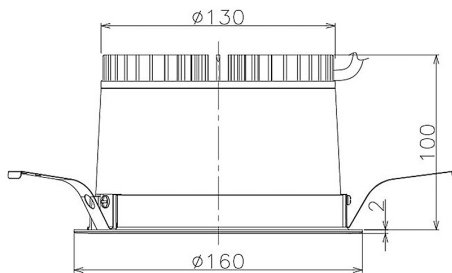

Item no. DD098-2520MW8527

Series Name: Φ 150 Spark

Installation	Recessed mount
Type	Φ 150 Spark
Fixture wattage	23W
Beam angle	19 deg
Color Temp.	2700K
CRI	Ra>85
Luminous	2276 lm
Body	Die-cast aluminum alloy
Body finish	N/A
Trim finish	White
Reflector finish	Mirror
IP Rate	IP20
Light source	COB module
Input Voltage	AC220~240V
Dimming Type	Non-Dimmable
Certificate	CE, CCC
Cut Hole	150mm

Height (Weight)	
65.3W	152 (1.5kg)
48.5W	152 (1.5kg)
44.3W	132 (1.3kg)
33.8W	132 (1.3kg)
30.3W	132 (1.3kg)
23.0W	102 (1.0kg)