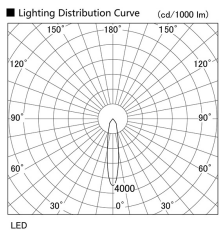

Item no. DD098-2520MW8527

Series Name: Φ 150 Spark

Installation	Recessed mount
Type	Φ 150 Spark
Fixture wattage	23W
Beam angle	19 deg
Color Temp.	2700K
CRI	Ra>85
Luminous	2276 lm
Body	Die-cast aluminum alloy
Body finish	N/A
Trim finish	White
Reflector finish	Mirror
IP Rate	IP20
Light source	COB module
Input Voltage	AC220~240V
Dimming Type	Non-Dimmable
Certificate	CE, CCC
Cut Hole	150mm

Height (Weight)	
65.3W	152 (1.5kg)
48.5W	152 (1.5kg)
44.3W	132 (1.3kg)
33.8W	132 (1.3kg)
30.3W	132 (1.3kg)
23.0W	102 (1.0kg)