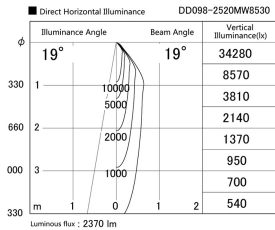

Item no. DD098-2520MW8530

Series Name: Φ 150 Spark

Installation	Recessed mount
Type	
Fixture wattage	23W
Beam angle	19 deg
Color Temp.	3000K
CRI	Ra>85
Luminous	2371 lm
Body	Die-cast aluminum alloy
Body finish	N/A
Trim finish	White
Reflector finish	Mirror
IP Rate	IP20
Light source	COB module
Input Voltage	AC220~240V
Dimming Type	Non-Dimmable
Certificate	CE, CCC
Cut Hole	150mm

Height (Weight)	
65.3W	152 (1.5kg)
48.5W	152 (1.5kg)
44.3W	132 (1.3kg)
33.8W	132 (1.3kg)
30.3W	132 (1.3kg)
23.0W	102 (1.0kg)