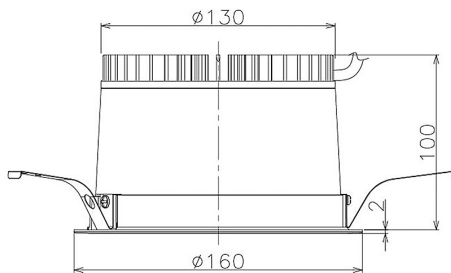

Item no. DD098-2520MW8530

Series Name: Φ 150 Spark

Installation	Recessed mount
Type	
Fixture wattage	23W
Beam angle	19 deg
Color Temp.	3000K
CRI	Ra>85
Luminous	2371 lm
Body	Die-cast aluminum alloy
Body finish	N/A
Trim finish	White
Reflector finish	Mirror
IP Rate	IP20
Light source	COB module
Input Voltage	AC220~240V
Dimming Type	Non-Dimmable
Certificate	CE, CCC
Cut Hole	150mm

Height (Weight)	
65.3W	152 (1.5kg)
48.5W	152 (1.5kg)
44.3W	132 (1.3kg)
33.8W	132 (1.3kg)
30.3W	132 (1.3kg)
23.0W	102 (1.0kg)