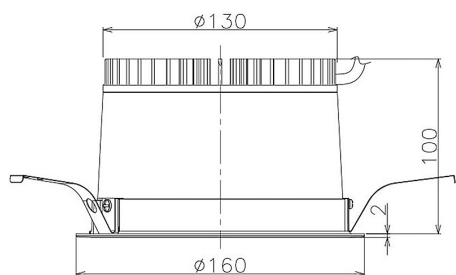

Item no. DD098-2520MW8530

Series Name: Φ 150 Spark

Installation	Recessed mount
Type	
Fixture wattage	23W
Beam angle	19 deg
Color Temp.	3000K
CRI	Ra>85
Luminous	2371 lm
Body	Die-cast aluminum alloy
Body finish	N/A
Trim finish	White
Reflector finish	Mirror
IP Rate	IP20
Light source	COB module
Input Voltage	AC220~240V
Dimming Type	Non-Dimmable
Certificate	CE, CCC
Cut Hole	150mm

Height (Weight)	
65.3W	152 (1.5kg)
48.5W	152 (1.5kg)
44.3W	132 (1.3kg)
33.8W	132 (1.3kg)
30.3W	132 (1.3kg)
23.0W	102 (1.0kg)