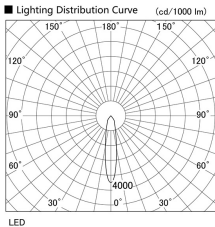

Item no. DD098-2520MW8530

Series Name: Φ 150 Spark

Installation	Recessed mount
Type	
Fixture wattage	23W
Beam angle	19 deg
Color Temp.	3000K
CRI	Ra>85
Luminous	2371 lm
Body	Die-cast aluminum alloy
Body finish	N/A
Trim finish	White
Reflector finish	Mirror
IP Rate	IP20
Light source	COB module
Input Voltage	AC220~240V
Dimming Type	Non-Dimmable
Certificate	CE, CCC
Cut Hole	150mm

Height (Weight)	
65.3W	152 (1.5kg)
48.5W	152 (1.5kg)
44.3W	132 (1.3kg)
33.8W	132 (1.3kg)
30.3W	132 (1.3kg)
23.0W	102 (1.0kg)