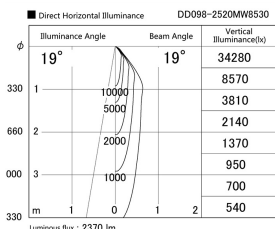

Item no. DD098-2520MW8530

Series Name: Φ 150 Spark

Installation	Recessed mount
Type	
Fixture wattage	23W
Beam angle	19 deg
Color Temp.	3000K
CRI	Ra>85
Luminous	2371 lm
Body	Die-cast aluminum alloy
Body finish	N/A
Trim finish	White
Reflector finish	Mirror
IP Rate	IP20
Light source	COB module
Input Voltage	AC220~240V
Dimming Type	Non-Dimmable
Certificate	CE, CCC
Cut Hole	150mm

Height (Weight)	
65.3W	152 (1.5kg)
48.5W	152 (1.5kg)
44.3W	132 (1.3kg)
33.8W	132 (1.3kg)
30.3W	132 (1.3kg)
23.0W	102 (1.0kg)