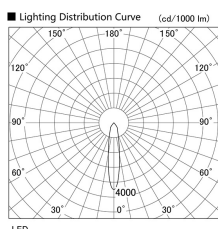

Item no. DD098-2520MW8530

Series Name: Φ 150 Spark

Installation	Recessed mount
Type	
Fixture wattage	23W
Beam angle	19 deg
Color Temp.	3000K
CRI	Ra>85
Luminous	2371 lm
Body	Die-cast aluminum alloy
Body finish	N/A
Trim finish	White
Reflector finish	Mirror
IP Rate	IP20
Light source	COB module
Input Voltage	AC220~240V
Dimming Type	Non-Dimmable
Certificate	CE, CCC
Cut Hole	150mm

Height (Weight)	
65.3W	152 (1.5kg)
48.5W	152 (1.5kg)
44.3W	132 (1.3kg)
33.8W	132 (1.3kg)
30.3W	132 (1.3kg)
23.0W	102 (1.0kg)