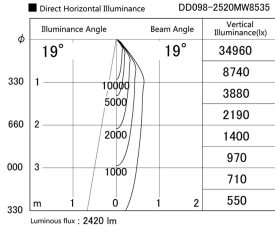

Item no. DD098-2520MW8535

Series Name: Φ 150 Spark

Installation	Recessed mount
Type	Φ 150 Spark
Fixture wattage	23W
Beam angle	19 deg
Color Temp.	3500K
CRI	Ra>85
Luminous	2418 lm
Body	Die-cast aluminum alloy
Body finish	N/A
Trim finish	White
Reflector finish	Mirror
IP Rate	IP20
Light source	COB module
Input Voltage	AC220~240V
Dimming Type	Non-Dimmable
Certificate	CE, CCC
Cut Hole	150mm

Height (Weight)	
65.3W	152 (1.5kg)
48.5W	152 (1.5kg)
44.3W	132 (1.3kg)
33.8W	132 (1.3kg)
30.3W	132 (1.3kg)
23.0W	102 (1.0kg)