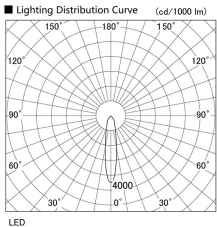

Item no. DD098-2520MW8535

Series Name: Φ 150 Spark

Installation	Recessed mount
Type	Φ 150 Spark
Fixture wattage	23W
Beam angle	19 deg
Color Temp.	3500K
CRI	Ra>85
Luminous	2418 lm
Body	Die-cast aluminum alloy
Body finish	N/A
Trim finish	White
Reflector finish	Mirror
IP Rate	IP20
Light source	COB module
Input Voltage	AC220~240V
Dimming Type	Non-Dimmable
Certificate	CE, CCC
Cut Hole	150mm

Height (Weight)	
65.3W	152 (1.5kg)
48.5W	152 (1.5kg)
44.3W	132 (1.3kg)
33.8W	132 (1.3kg)
30.3W	132 (1.3kg)
23.0W	102 (1.0kg)