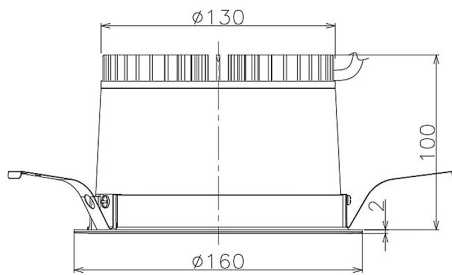

Item no. DD098-2520MW8535

Series Name: Φ 150 Spark

Installation	Recessed mount
Type	Φ 150 Spark
Fixture wattage	23W
Beam angle	19 deg
Color Temp.	3500K
CRI	Ra>85
Luminous	2418 lm
Body	Die-cast aluminum alloy
Body finish	N/A
Trim finish	White
Reflector finish	Mirror
IP Rate	IP20
Light source	COB module
Input Voltage	AC220~240V
Dimming Type	Non-Dimmable
Certificate	CE, CCC
Cut Hole	150mm

Height (Weight)	
65.3W	152 (1.5kg)
48.5W	152 (1.5kg)
44.3W	132 (1.3kg)
33.8W	132 (1.3kg)
30.3W	132 (1.3kg)
23.0W	102 (1.0kg)