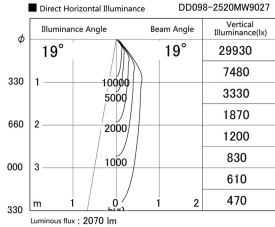

Item no. DD098-2520MW9027

Series Name: Φ 150 Spark

Installation	Recessed mount
Type	Φ 150 Spark
Fixture wattage	23W
Beam angle	19 deg
Color Temp.	2700K
CRI	Ra>90
Luminous	2070 lm
Body	Die-cast aluminum alloy
Body finish	N/A
Trim finish	White
Reflector finish	Mirror
IP Rate	IP20
Light source	COB module
Input Voltage	AC220~240V
Dimming Type	Non-Dimmable
Certificate	CE, CCC
Cut Hole	150mm

Height (Weight)	
65.3W	152 (1.5kg)
48.5W	152 (1.5kg)
44.3W	132 (1.3kg)
33.8W	132 (1.3kg)
30.3W	132 (1.3kg)
23.0W	102 (1.0kg)