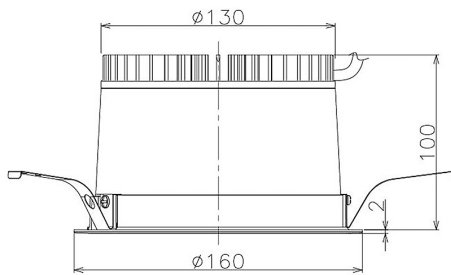

Item no. DD098-2520MW9027

Series Name: Φ 150 Spark

Installation	Recessed mount
Type	Φ 150 Spark
Fixture wattage	23W
Beam angle	19 deg
Color Temp.	2700K
CRI	Ra>90
Luminous	2070 lm
Body	Die-cast aluminum alloy
Body finish	N/A
Trim finish	White
Reflector finish	Mirror
IP Rate	IP20
Light source	COB module
Input Voltage	AC220~240V
Dimming Type	Non-Dimmable
Certificate	CE, CCC
Cut Hole	150mm

Height (Weight)	
65.3W	152 (1.5kg)
48.5W	152 (1.5kg)
44.3W	132 (1.3kg)
33.8W	132 (1.3kg)
30.3W	132 (1.3kg)
23.0W	102 (1.0kg)