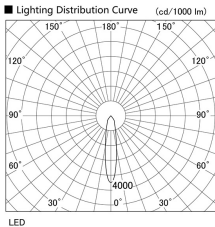

Item no. DD098-2520MW9027

Series Name: Φ 150 Spark

Installation	Recessed mount
Type	Φ 150 Spark
Fixture wattage	23W
Beam angle	19 deg
Color Temp.	2700K
CRI	Ra>90
Luminous	2070 lm
Body	Die-cast aluminum alloy
Body finish	N/A
Trim finish	White
Reflector finish	Mirror
IP Rate	IP20
Light source	COB module
Input Voltage	AC220~240V
Dimming Type	Non-Dimmable
Certificate	CE, CCC
Cut Hole	150mm

Height (Weight)	
65.3W	152 (1.5kg)
48.5W	152 (1.5kg)
44.3W	132 (1.3kg)
33.8W	132 (1.3kg)
30.3W	132 (1.3kg)
23.0W	102 (1.0kg)