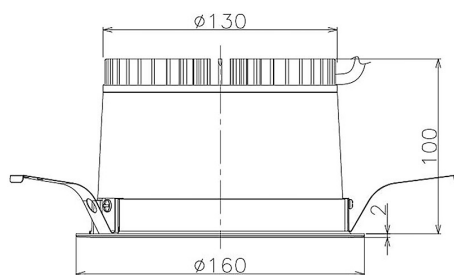

Item no. DD098-2520MW9030

Series Name:  $\Phi$ 150 Spark

Installation	Recessed mount
Type	$\Phi$ 150 Spark
Fixture wattage	23W
Beam angle	19 deg
Color Temp.	3000K
CRI	Ra>90
Luminous	2156 lm
Body	Die-cast aluminum alloy
Body finish	N/A
Trim finish	White
Reflector finish	Mirror
IP Rate	IP20
Light source	COB module
Input Voltage	AC220~240V
Dimming Type	Non-Dimmable
Certificate	CE, CCC
Cut Hole	150mm

Height (Weight)	
65.3W	152 (1.5kg)
48.5W	152 (1.5kg)
44.3W	132 (1.3kg)
33.8W	132 (1.3kg)
30.3W	132 (1.3kg)
23.0W	102 (1.0kg)