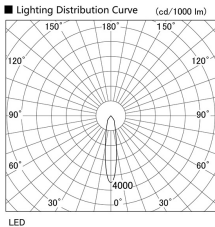

Item no. DD098-2520MW9030

Series Name:  $\Phi$ 150 Spark

Installation	Recessed mount
Type	
Fixture wattage	23W
Beam angle	19 deg
Color Temp.	3000K
CRI	Ra>90
Luminous	2156 lm
Body	Die-cast aluminum alloy
Body finish	N/A
Trim finish	White
Reflector finish	Mirror
IP Rate	IP20
Light source	COB module
Input Voltage	AC220~240V
Dimming Type	Non-Dimmable
Certificate	CE, CCC
Cut Hole	150mm

Height (Weight)	
65.3W	152 (1.5kg)
48.5W	152 (1.5kg)
44.3W	132 (1.3kg)
33.8W	132 (1.3kg)
30.3W	132 (1.3kg)
23.0W	102 (1.0kg)