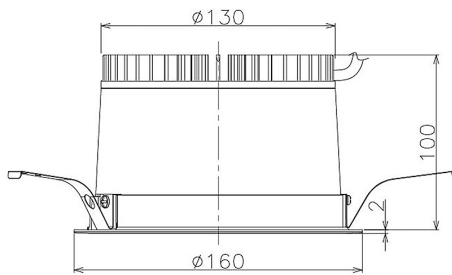

Item no. DD098-2520MW9030

Series Name:  $\Phi$ 150 Spark

Installation	Recessed mount
Type	
Fixture wattage	23W
Beam angle	19 deg
Color Temp.	3000K
CRI	Ra>90
Luminous	2156 lm
Body	Die-cast aluminum alloy
Body finish	N/A
Trim finish	White
Reflector finish	Mirror
IP Rate	IP20
Light source	COB module
Input Voltage	AC220~240V
Dimming Type	Non-Dimmable
Certificate	CE, CCC
Cut Hole	150mm

Height (Weight)	
65.3W	152 (1.5kg)
48.5W	152 (1.5kg)
44.3W	132 (1.3kg)
33.8W	132 (1.3kg)
30.3W	132 (1.3kg)
23.0W	102 (1.0kg)