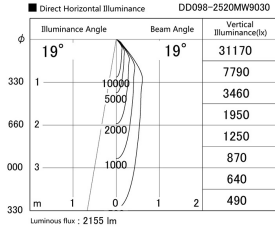

Item no. DD098-2520MW9030

Series Name:  $\Phi$ 150 Spark

Installation	Recessed mount
Type	
Fixture wattage	23W
Beam angle	19 deg
Color Temp.	3000K
CRI	Ra>90
Luminous	2156 lm
Body	Die-cast aluminum alloy
Body finish	N/A
Trim finish	White
Reflector finish	Mirror
IP Rate	IP20
Light source	COB module
Input Voltage	AC220~240V
Dimming Type	Non-Dimmable
Certificate	CE, CCC
Cut Hole	150mm

Height (Weight)	
65.3W	152 (1.5kg)
48.5W	152 (1.5kg)
44.3W	132 (1.3kg)
33.8W	132 (1.3kg)
30.3W	132 (1.3kg)
23.0W	102 (1.0kg)