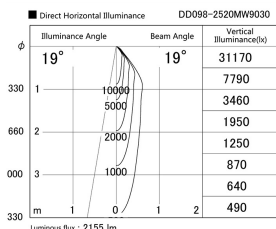

Item no. DD098-2520MW9030

Series Name:  $\Phi$ 150 Spark

Installation	Recessed mount
Type	$\Phi$ 150 Spark
Fixture wattage	23W
Beam angle	19 deg
Color Temp.	3000K
CRI	Ra>90
Luminous	2156 lm
Body	Die-cast aluminum alloy
Body finish	N/A
Trim finish	White
Reflector finish	Mirror
IP Rate	IP20
Light source	COB module
Input Voltage	AC220~240V
Dimming Type	Non-Dimmable
Certificate	CE, CCC
Cut Hole	150mm

Height (Weight)	
65.3W	152 (1.5kg)
48.5W	152 (1.5kg)
44.3W	132 (1.3kg)
33.8W	132 (1.3kg)
30.3W	132 (1.3kg)
23.0W	102 (1.0kg)