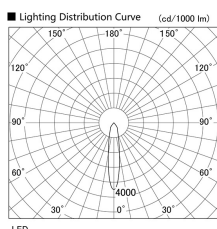

Item no. DD098-2520MW9030

Series Name:  $\Phi$ 150 Spark

Installation	Recessed mount
Type	$\Phi$ 150 Spark
Fixture wattage	23W
Beam angle	19 deg
Color Temp.	3000K
CRI	Ra>90
Luminous	2156 lm
Body	Die-cast aluminum alloy
Body finish	N/A
Trim finish	White
Reflector finish	Mirror
IP Rate	IP20
Light source	COB module
Input Voltage	AC220~240V
Dimming Type	Non-Dimmable
Certificate	CE, CCC
Cut Hole	150mm

Height (Weight)	
65.3W	152 (1.5kg)
48.5W	152 (1.5kg)
44.3W	132 (1.3kg)
33.8W	132 (1.3kg)
30.3W	132 (1.3kg)
23.0W	102 (1.0kg)