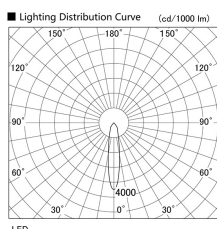

Item no. DD098-2520MW9035

Series Name: Φ 150 Spark

Installation	Recessed mount
Type	Φ 150 Spark
Fixture wattage	23W
Beam angle	19 deg
Color Temp.	3500K
CRI	Ra>90
Luminous	2199 lm
Body	Die-cast aluminum alloy
Body finish	N/A
Trim finish	White
Reflector finish	Mirror
IP Rate	IP20
Light source	COB module
Input Voltage	AC220~240V
Dimming Type	Non-Dimmable
Certificate	CE, CCC
Cut Hole	150mm

Height (Weight)	
65.3W	152 (1.5kg)
48.5W	152 (1.5kg)
44.3W	132 (1.3kg)
33.8W	132 (1.3kg)
30.3W	132 (1.3kg)
23.0W	102 (1.0kg)