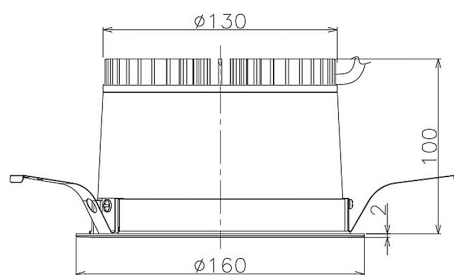

Item no. DD098-2520MW9035

Series Name: Φ 150 Spark

| | |
|------------------|-------------------------|
| Installation | Recessed mount |
| Type | |
| Fixture wattage | 23W |
| Beam angle | 19 deg |
| Color Temp. | 3500K |
| CRI | Ra>90 |
| Luminous | 2199 lm |
| Body | Die-cast aluminum alloy |
| Body finish | N/A |
| Trim finish | White |
| Reflector finish | Mirror |
| IP Rate | IP20 |
| Light source | COB module |
| Input Voltage | AC220~240V |
| Dimming Type | Non-Dimmable |
| Certificate | CE, CCC |
| Cut Hole | 150mm |

| Height (Weight) | |
|-----------------|-------------|
| 65.3W | 152 (1.5kg) |
| 48.5W | 152 (1.5kg) |
| 44.3W | 132 (1.3kg) |
| 33.8W | 132 (1.3kg) |
| 30.3W | 132 (1.3kg) |
| 23.0W | 102 (1.0kg) |