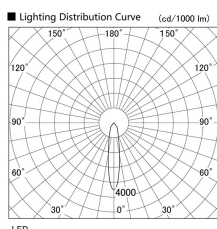

Item no. DD098-2520MW9035

Series Name: Φ 150 Spark

| | |
|------------------|-------------------------|
| Installation | Recessed mount |
| Type | |
| Fixture wattage | 23W |
| Beam angle | 19 deg |
| Color Temp. | 3500K |
| CRI | Ra>90 |
| Luminous | 2199 lm |
| Body | Die-cast aluminum alloy |
| Body finish | N/A |
| Trim finish | White |
| Reflector finish | Mirror |
| IP Rate | IP20 |
| Light source | COB module |
| Input Voltage | AC220~240V |
| Dimming Type | Non-Dimmable |
| Certificate | CE, CCC |
| Cut Hole | 150mm |

| Height (Weight) | |
|-----------------|-------------|
| 65.3W | 152 (1.5kg) |
| 48.5W | 152 (1.5kg) |
| 44.3W | 132 (1.3kg) |
| 33.8W | 132 (1.3kg) |
| 30.3W | 132 (1.3kg) |
| 23.0W | 102 (1.0kg) |