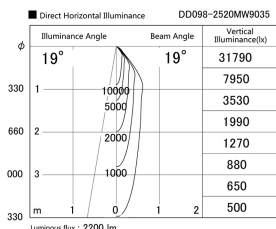

Item no. DD098-2520MW9035

Series Name: Φ 150 Spark

| | |
|------------------|-------------------------|
| Installation | Recessed mount |
| Type | |
| Fixture wattage | 23W |
| Beam angle | 19 deg |
| Color Temp. | 3500K |
| CRI | Ra>90 |
| Luminous | 2199 lm |
| Body | Die-cast aluminum alloy |
| Body finish | N/A |
| Trim finish | White |
| Reflector finish | Mirror |
| IP Rate | IP20 |
| Light source | COB module |
| Input Voltage | AC220~240V |
| Dimming Type | Non-Dimmable |
| Certificate | CE, CCC |
| Cut Hole | 150mm |

| Height (Weight) | |
|-----------------|-------------|
| 65.3W | 152 (1.5kg) |
| 48.5W | 152 (1.5kg) |
| 44.3W | 132 (1.3kg) |
| 33.8W | 132 (1.3kg) |
| 30.3W | 132 (1.3kg) |
| 23.0W | 102 (1.0kg) |