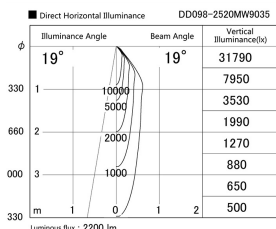

Item no. DD098-2520MW9035

Series Name: Φ 150 Spark

Installation	Recessed mount
Type	Φ 150 Spark
Fixture wattage	23W
Beam angle	19 deg
Color Temp.	3500K
CRI	Ra>90
Luminous	2199 lm
Body	Die-cast aluminum alloy
Body finish	N/A
Trim finish	White
Reflector finish	Mirror
IP Rate	IP20
Light source	COB module
Input Voltage	AC220~240V
Dimming Type	Non-Dimmable
Certificate	CE, CCC
Cut Hole	150mm

Height (Weight)	
65.3W	152 (1.5kg)
48.5W	152 (1.5kg)
44.3W	132 (1.3kg)
33.8W	132 (1.3kg)
30.3W	132 (1.3kg)
23.0W	102 (1.0kg)