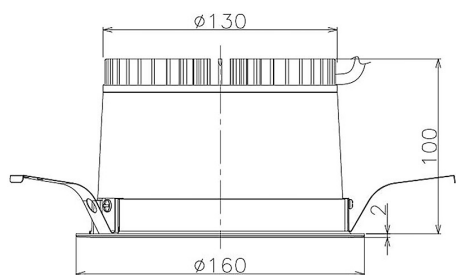

Item no. DD098-2520MW9035

Series Name: Φ 150 Spark

Installation	Recessed mount
Type	Φ 150 Spark
Fixture wattage	23W
Beam angle	19 deg
Color Temp.	3500K
CRI	Ra>90
Luminous	2199 lm
Body	Die-cast aluminum alloy
Body finish	N/A
Trim finish	White
Reflector finish	Mirror
IP Rate	IP20
Light source	COB module
Input Voltage	AC220~240V
Dimming Type	Non-Dimmable
Certificate	CE, CCC
Cut Hole	150mm

Height (Weight)	
65.3W	152 (1.5kg)
48.5W	152 (1.5kg)
44.3W	132 (1.3kg)
33.8W	132 (1.3kg)
30.3W	132 (1.3kg)
23.0W	102 (1.0kg)