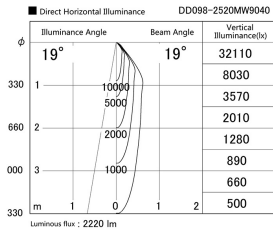

Item no. DD098-2520MW9040

Series Name: Φ 150 Spark

Installation	Recessed mount
Type	Φ 150 Spark
Fixture wattage	23W
Beam angle	19 deg
Color Temp.	4000K
CRI	Ra>90
Luminous	2221 lm
Body	Die-cast aluminum alloy
Body finish	N/A
Trim finish	White
Reflector finish	Mirror
IP Rate	IP20
Light source	COB module
Input Voltage	AC220~240V
Dimming Type	Non-Dimmable
Certificate	CE, CCC
Cut Hole	150mm

Height (Weight)	
65.3W	152 (1.5kg)
48.5W	152 (1.5kg)
44.3W	132 (1.3kg)
33.8W	132 (1.3kg)
30.3W	132 (1.3kg)
23.0W	102 (1.0kg)