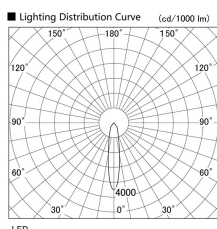

Item no. DD098-2520MW9040

Series Name: Φ 150 Spark

Installation	Recessed mount
Type	
Fixture wattage	23W
Beam angle	19 deg
Color Temp.	4000K
CRI	Ra>90
Luminous	2221 lm
Body	Die-cast aluminum alloy
Body finish	N/A
Trim finish	White
Reflector finish	Mirror
IP Rate	IP20
Light source	COB module
Input Voltage	AC220~240V
Dimming Type	Non-Dimmable
Certificate	CE, CCC
Cut Hole	150mm

Height (Weight)	
65.3W	152 (1.5kg)
48.5W	152 (1.5kg)
44.3W	132 (1.3kg)
33.8W	132 (1.3kg)
30.3W	132 (1.3kg)
23.0W	102 (1.0kg)