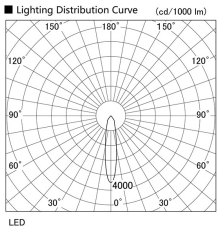

Item no. DD098-2520MW9040

Series Name: Φ 150 Spark

Installation	Recessed mount
Type	
Fixture wattage	23W
Beam angle	19 deg
Color Temp.	4000K
CRI	Ra>90
Luminous	2221 lm
Body	Die-cast aluminum alloy
Body finish	N/A
Trim finish	White
Reflector finish	Mirror
IP Rate	IP20
Light source	COB module
Input Voltage	AC220~240V
Dimming Type	Non-Dimmable
Certificate	CE, CCC
Cut Hole	150mm

Height (Weight)	
65.3W	152 (1.5kg)
48.5W	152 (1.5kg)
44.3W	132 (1.3kg)
33.8W	132 (1.3kg)
30.3W	132 (1.3kg)
23.0W	102 (1.0kg)