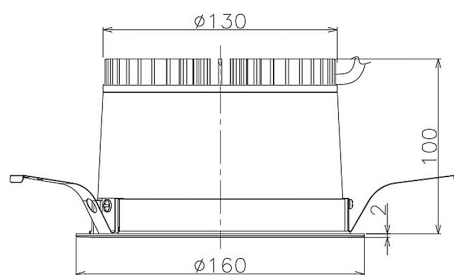

Item no. DD098-2520MW9040

Series Name: Φ 150 Spark

Installation	Recessed mount
Type	
Fixture wattage	23W
Beam angle	19 deg
Color Temp.	4000K
CRI	Ra>90
Luminous	2221 lm
Body	Die-cast aluminum alloy
Body finish	N/A
Trim finish	White
Reflector finish	Mirror
IP Rate	IP20
Light source	COB module
Input Voltage	AC220~240V
Dimming Type	Non-Dimmable
Certificate	CE, CCC
Cut Hole	150mm

Height (Weight)	
65.3W	152 (1.5kg)
48.5W	152 (1.5kg)
44.3W	132 (1.3kg)
33.8W	132 (1.3kg)
30.3W	132 (1.3kg)
23.0W	102 (1.0kg)