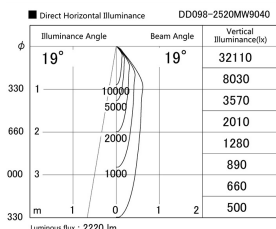

Item no. DD098-2520MW9040

Series Name: Φ 150 Spark

Installation	Recessed mount
Type	
Fixture wattage	23W
Beam angle	19 deg
Color Temp.	4000K
CRI	Ra>90
Luminous	2221 lm
Body	Die-cast aluminum alloy
Body finish	N/A
Trim finish	White
Reflector finish	Mirror
IP Rate	IP20
Light source	COB module
Input Voltage	AC220~240V
Dimming Type	Non-Dimmable
Certificate	CE, CCC
Cut Hole	150mm

Height (Weight)	
65.3W	152 (1.5kg)
48.5W	152 (1.5kg)
44.3W	132 (1.3kg)
33.8W	132 (1.3kg)
30.3W	132 (1.3kg)
23.0W	102 (1.0kg)