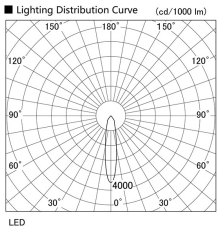

Item no. DD098-2520MW9040

Series Name: Φ 150 Spark

Installation	Recessed mount
Type	Φ 150 Spark
Fixture wattage	23W
Beam angle	19 deg
Color Temp.	4000K
CRI	Ra>90
Luminous	2221 lm
Body	Die-cast aluminum alloy
Body finish	N/A
Trim finish	White
Reflector finish	Mirror
IP Rate	IP20
Light source	COB module
Input Voltage	AC220~240V
Dimming Type	Non-Dimmable
Certificate	CE, CCC
Cut Hole	150mm

Height (Weight)	
65.3W	152 (1.5kg)
48.5W	152 (1.5kg)
44.3W	132 (1.3kg)
33.8W	132 (1.3kg)
30.3W	132 (1.3kg)
23.0W	102 (1.0kg)