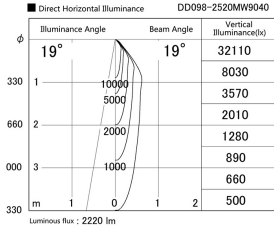

Item no. DD098-2520MW9040

Series Name: Φ 150 Spark

Installation	Recessed mount
Type	
Fixture wattage	23W
Beam angle	19 deg
Color Temp.	4000K
CRI	Ra>90
Luminous	2221 lm
Body	Die-cast aluminum alloy
Body finish	N/A
Trim finish	White
Reflector finish	Mirror
IP Rate	IP20
Light source	COB module
Input Voltage	AC220~240V
Dimming Type	Non-Dimmable
Certificate	CE, CCC
Cut Hole	150mm

Height (Weight)	
65.3W	152 (1.5kg)
48.5W	152 (1.5kg)
44.3W	132 (1.3kg)
33.8W	132 (1.3kg)
30.3W	132 (1.3kg)
23.0W	102 (1.0kg)