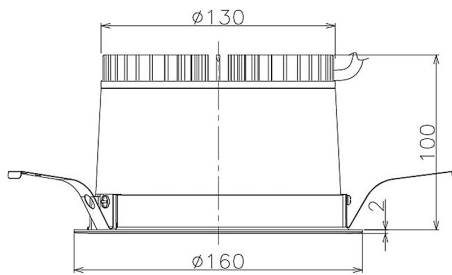

Item no. DD098-2520MW9040

Series Name: Φ 150 Spark

Installation	Recessed mount
Type	
Fixture wattage	23W
Beam angle	19 deg
Color Temp.	4000K
CRI	Ra>90
Luminous	2221 lm
Body	Die-cast aluminum alloy
Body finish	N/A
Trim finish	White
Reflector finish	Mirror
IP Rate	IP20
Light source	COB module
Input Voltage	AC220~240V
Dimming Type	Non-Dimmable
Certificate	CE, CCC
Cut Hole	150mm

Height (Weight)	
65.3W	152 (1.5kg)
48.5W	152 (1.5kg)
44.3W	132 (1.3kg)
33.8W	132 (1.3kg)
30.3W	132 (1.3kg)
23.0W	102 (1.0kg)