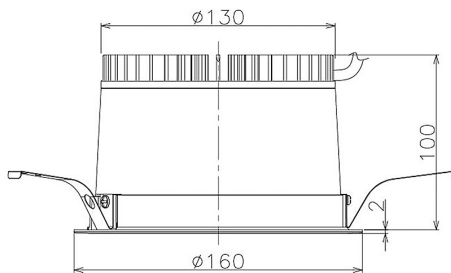

Item no. DD098-2520MW9040

Series Name: Φ 150 Spark

Installation	Recessed mount
Type	Φ 150 Spark
Fixture wattage	23W
Beam angle	19 deg
Color Temp.	4000K
CRI	Ra>90
Luminous	2221 lm
Body	Die-cast aluminum alloy
Body finish	N/A
Trim finish	White
Reflector finish	Mirror
IP Rate	IP20
Light source	COB module
Input Voltage	AC220~240V
Dimming Type	Non-Dimmable
Certificate	CE, CCC
Cut Hole	150mm

Height (Weight)	
65.3W	152 (1.5kg)
48.5W	152 (1.5kg)
44.3W	132 (1.3kg)
33.8W	132 (1.3kg)
30.3W	132 (1.3kg)
23.0W	102 (1.0kg)