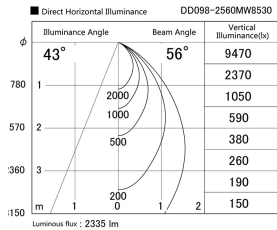

Item no. DD098-2560MW8530

Series Name: Φ 150 Spark

Installation	Recessed mount
Type	
Fixture wattage	23W
Beam angle	43 deg
Color Temp.	3000K
CRI	Ra>85
Luminous	2334 lm
Body	Die-cast aluminum alloy
Body finish	N/A
Trim finish	White
Reflector finish	Mirror
IP Rate	IP20
Light source	COB module
Input Voltage	AC220~240V
Dimming Type	Non-Dimmable
Certificate	CE, CCC
Cut Hole	150mm

Height (Weight)	
65.3W	152 (1.5kg)
48.5W	152 (1.5kg)
44.3W	132 (1.3kg)
33.8W	132 (1.3kg)
30.3W	132 (1.3kg)
23.0W	102 (1.0kg)