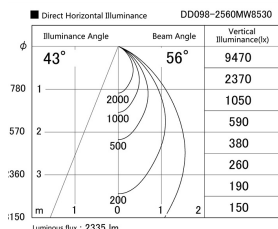

Item no. DD098-2560MW8530

Series Name: Φ 150 Spark

Installation	Recessed mount
Type	Φ 150 Spark
Fixture wattage	23W
Beam angle	43 deg
Color Temp.	3000K
CRI	Ra>85
Luminous	2334 lm
Body	Die-cast aluminum alloy
Body finish	N/A
Trim finish	White
Reflector finish	Mirror
IP Rate	IP20
Light source	COB module
Input Voltage	AC220~240V
Dimming Type	Non-Dimmable
Certificate	CE, CCC
Cut Hole	150mm

Height (Weight)	
65.3W	152 (1.5kg)
48.5W	152 (1.5kg)
44.3W	132 (1.3kg)
33.8W	132 (1.3kg)
30.3W	132 (1.3kg)
23.0W	102 (1.0kg)