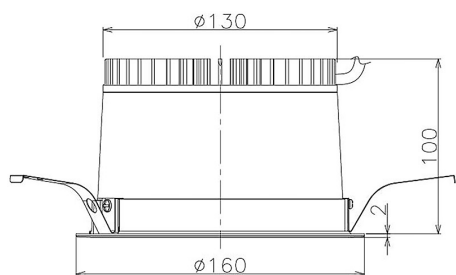

Item no. DD098-2560MW8530

Series Name: Φ 150 Spark

Installation	Recessed mount
Type	Φ 150 Spark
Fixture wattage	23W
Beam angle	43 deg
Color Temp.	3000K
CRI	Ra>85
Luminous	2334 lm
Body	Die-cast aluminum alloy
Body finish	N/A
Trim finish	White
Reflector finish	Mirror
IP Rate	IP20
Light source	COB module
Input Voltage	AC220~240V
Dimming Type	Non-Dimmable
Certificate	CE, CCC
Cut Hole	150mm

Height (Weight)	
65.3W	152 (1.5kg)
48.5W	152 (1.5kg)
44.3W	132 (1.3kg)
33.8W	132 (1.3kg)
30.3W	132 (1.3kg)
23.0W	102 (1.0kg)