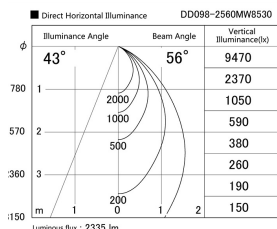

Item no. DD098-2560MW8530

Series Name:  $\Phi$ 150 Spark

Installation	Recessed mount
Type	
Fixture wattage	23W
Beam angle	43 deg
Color Temp.	3000K
CRI	Ra>85
Luminous	2334 lm
Body	Die-cast aluminum alloy
Body finish	N/A
Trim finish	White
Reflector finish	Mirror
IP Rate	IP20
Light source	COB module
Input Voltage	AC220~240V
Dimming Type	Non-Dimmable
Certificate	CE, CCC
Cut Hole	150mm

Height (Weight)	
65.3W	152 (1.5kg)
48.5W	152 (1.5kg)
44.3W	132 (1.3kg)
33.8W	132 (1.3kg)
30.3W	132 (1.3kg)
23.0W	102 (1.0kg)