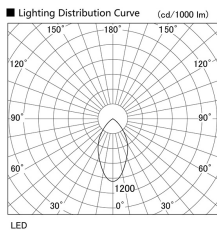

Item no. DD098-2560MW8530

Series Name: Φ 150 Spark

Installation	Recessed mount
Type	
Fixture wattage	23W
Beam angle	43 deg
Color Temp.	3000K
CRI	Ra>85
Luminous	2334 lm
Body	Die-cast aluminum alloy
Body finish	N/A
Trim finish	White
Reflector finish	Mirror
IP Rate	IP20
Light source	COB module
Input Voltage	AC220~240V
Dimming Type	Non-Dimmable
Certificate	CE, CCC
Cut Hole	150mm

Height (Weight)	
65.3W	152 (1.5kg)
48.5W	152 (1.5kg)
44.3W	132 (1.3kg)
33.8W	132 (1.3kg)
30.3W	132 (1.3kg)
23.0W	102 (1.0kg)