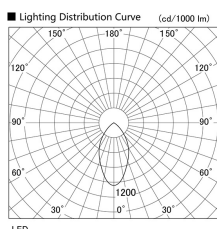

Item no. DD098-2560MW8530

Series Name:  $\Phi$ 150 Spark

Installation	Recessed mount
Type	
Fixture wattage	23W
Beam angle	43 deg
Color Temp.	3000K
CRI	Ra>85
Luminous	2334 lm
Body	Die-cast aluminum alloy
Body finish	N/A
Trim finish	White
Reflector finish	Mirror
IP Rate	IP20
Light source	COB module
Input Voltage	AC220~240V
Dimming Type	Non-Dimmable
Certificate	CE, CCC
Cut Hole	150mm

Height (Weight)	
65.3W	152 (1.5kg)
48.5W	152 (1.5kg)
44.3W	132 (1.3kg)
33.8W	132 (1.3kg)
30.3W	132 (1.3kg)
23.0W	102 (1.0kg)