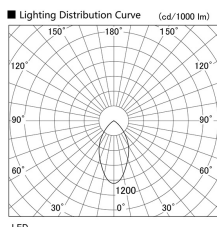

Item no. DD098-2560MW8530

Series Name: Φ 150 Spark

Installation	Recessed mount
Type	Φ 150 Spark
Fixture wattage	23W
Beam angle	43 deg
Color Temp.	3000K
CRI	Ra>85
Luminous	2334 lm
Body	Die-cast aluminum alloy
Body finish	N/A
Trim finish	White
Reflector finish	Mirror
IP Rate	IP20
Light source	COB module
Input Voltage	AC220~240V
Dimming Type	Non-Dimmable
Certificate	CE, CCC
Cut Hole	150mm

Height (Weight)	
65.3W	152 (1.5kg)
48.5W	152 (1.5kg)
44.3W	132 (1.3kg)
33.8W	132 (1.3kg)
30.3W	132 (1.3kg)
23.0W	102 (1.0kg)