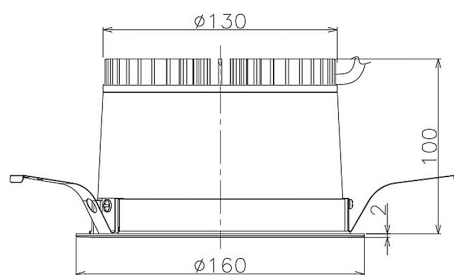

Item no. DD098-2560MW8530

Series Name:  $\Phi$ 150 Spark

Installation	Recessed mount
Type	
Fixture wattage	23W
Beam angle	43 deg
Color Temp.	3000K
CRI	Ra>85
Luminous	2334 lm
Body	Die-cast aluminum alloy
Body finish	N/A
Trim finish	White
Reflector finish	Mirror
IP Rate	IP20
Light source	COB module
Input Voltage	AC220~240V
Dimming Type	Non-Dimmable
Certificate	CE, CCC
Cut Hole	150mm

Height (Weight)	
65.3W	152 (1.5kg)
48.5W	152 (1.5kg)
44.3W	132 (1.3kg)
33.8W	132 (1.3kg)
30.3W	132 (1.3kg)
23.0W	102 (1.0kg)