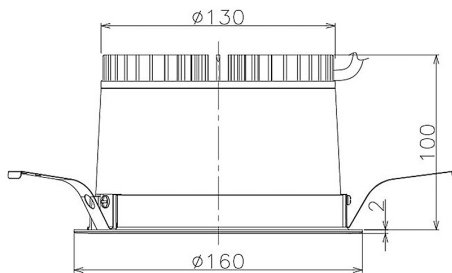

Item no. DD098-2560MW8530

Series Name: Φ 150 Spark

Installation	Recessed mount
Type	
Fixture wattage	23W
Beam angle	43 deg
Color Temp.	3000K
CRI	Ra>85
Luminous	2334 lm
Body	Die-cast aluminum alloy
Body finish	N/A
Trim finish	White
Reflector finish	Mirror
IP Rate	IP20
Light source	COB module
Input Voltage	AC220~240V
Dimming Type	Non-Dimmable
Certificate	CE, CCC
Cut Hole	150mm

Height (Weight)	
65.3W	152 (1.5kg)
48.5W	152 (1.5kg)
44.3W	132 (1.3kg)
33.8W	132 (1.3kg)
30.3W	132 (1.3kg)
23.0W	102 (1.0kg)