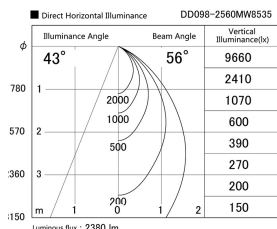

Item no. DD098-2560MW8535

Series Name: Φ 150 Spark

Installation	Recessed mount
Type	
Fixture wattage	23W
Beam angle	43 deg
Color Temp.	3500K
CRI	Ra>85
Luminous	2381 lm
Body	Die-cast aluminum alloy
Body finish	N/A
Trim finish	White
Reflector finish	Mirror
IP Rate	IP20
Light source	COB module
Input Voltage	AC220~240V
Dimming Type	Non-Dimmable
Certificate	CE, CCC
Cut Hole	150mm

Height (Weight)	
65.3W	152 (1.5kg)
48.5W	152 (1.5kg)
44.3W	132 (1.3kg)
33.8W	132 (1.3kg)
30.3W	132 (1.3kg)
23.0W	102 (1.0kg)