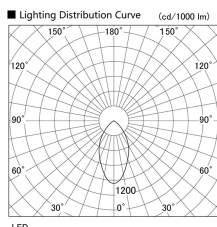

Item no. DD098-2560MW8535

Series Name: Φ 150 Spark

Installation	Recessed mount
Type	
Fixture wattage	23W
Beam angle	43 deg
Color Temp.	3500K
CRI	Ra>85
Luminous	2381 lm
Body	Die-cast aluminum alloy
Body finish	N/A
Trim finish	White
Reflector finish	Mirror
IP Rate	IP20
Light source	COB module
Input Voltage	AC220~240V
Dimming Type	Non-Dimmable
Certificate	CE, CCC
Cut Hole	150mm

Height (Weight)	
65.3W	152 (1.5kg)
48.5W	152 (1.5kg)
44.3W	132 (1.3kg)
33.8W	132 (1.3kg)
30.3W	132 (1.3kg)
23.0W	102 (1.0kg)