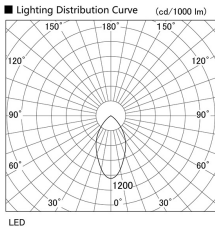

Item no. DD098-2560MW8535

Series Name: Φ 150 Spark

Installation	Recessed mount
Type	Φ 150 Spark
Fixture wattage	23W
Beam angle	43 deg
Color Temp.	3500K
CRI	Ra>85
Luminous	2381 lm
Body	Die-cast aluminum alloy
Body finish	N/A
Trim finish	White
Reflector finish	Mirror
IP Rate	IP20
Light source	COB module
Input Voltage	AC220~240V
Dimming Type	Non-Dimmable
Certificate	CE, CCC
Cut Hole	150mm

Height (Weight)	
65.3W	152 (1.5kg)
48.5W	152 (1.5kg)
44.3W	132 (1.3kg)
33.8W	132 (1.3kg)
30.3W	132 (1.3kg)
23.0W	102 (1.0kg)