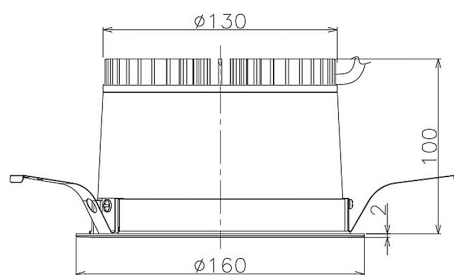

Item no. DD098-2560MW8535

Series Name: Φ 150 Spark

Installation	Recessed mount
Type	
Fixture wattage	23W
Beam angle	43 deg
Color Temp.	3500K
CRI	Ra>85
Luminous	2381 lm
Body	Die-cast aluminum alloy
Body finish	N/A
Trim finish	White
Reflector finish	Mirror
IP Rate	IP20
Light source	COB module
Input Voltage	AC220~240V
Dimming Type	Non-Dimmable
Certificate	CE, CCC
Cut Hole	150mm

Height (Weight)	
65.3W	152 (1.5kg)
48.5W	152 (1.5kg)
44.3W	132 (1.3kg)
33.8W	132 (1.3kg)
30.3W	132 (1.3kg)
23.0W	102 (1.0kg)