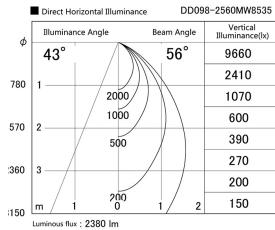

Item no. DD098-2560MW8535

Series Name: Φ 150 Spark

Installation	Recessed mount
Type	Φ 150 Spark
Fixture wattage	23W
Beam angle	43 deg
Color Temp.	3500K
CRI	Ra>85
Luminous	2381 lm
Body	Die-cast aluminum alloy
Body finish	N/A
Trim finish	White
Reflector finish	Mirror
IP Rate	IP20
Light source	COB module
Input Voltage	AC220~240V
Dimming Type	Non-Dimmable
Certificate	CE, CCC
Cut Hole	150mm

Height (Weight)	
65.3W	152 (1.5kg)
48.5W	152 (1.5kg)
44.3W	132 (1.3kg)
33.8W	132 (1.3kg)
30.3W	132 (1.3kg)
23.0W	102 (1.0kg)