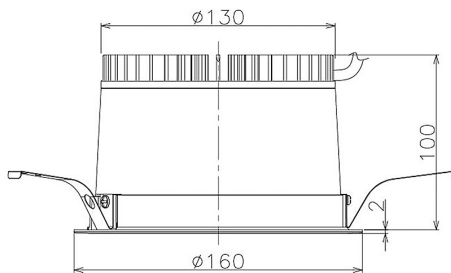

Item no. DD098-2560MW8535

Series Name: Φ 150 Spark

Installation	Recessed mount
Type	Φ 150 Spark
Fixture wattage	23W
Beam angle	43 deg
Color Temp.	3500K
CRI	Ra>85
Luminous	2381 lm
Body	Die-cast aluminum alloy
Body finish	N/A
Trim finish	White
Reflector finish	Mirror
IP Rate	IP20
Light source	COB module
Input Voltage	AC220~240V
Dimming Type	Non-Dimmable
Certificate	CE, CCC
Cut Hole	150mm

Height (Weight)	
65.3W	152 (1.5kg)
48.5W	152 (1.5kg)
44.3W	132 (1.3kg)
33.8W	132 (1.3kg)
30.3W	132 (1.3kg)
23.0W	102 (1.0kg)