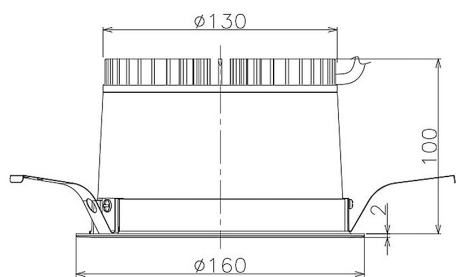

Item no. DD098-2560MW8540

Series Name: Φ 150 Spark

Installation	Recessed mount
Type	Φ 150 Spark
Fixture wattage	23W
Beam angle	43 deg
Color Temp.	4000K
CRI	Ra>85
Luminous	2404 lm
Body	Die-cast aluminum alloy
Body finish	N/A
Trim finish	White
Reflector finish	Mirror
IP Rate	IP20
Light source	COB module
Input Voltage	AC220~240V
Dimming Type	Non-Dimmable
Certificate	CE, CCC
Cut Hole	150mm

Height (Weight)	
65.3W	152 (1.5kg)
48.5W	152 (1.5kg)
44.3W	132 (1.3kg)
33.8W	132 (1.3kg)
30.3W	132 (1.3kg)
23.0W	102 (1.0kg)