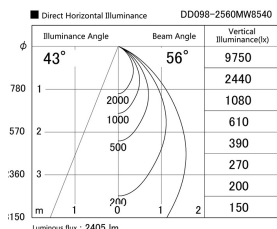

Item no. DD098-2560MW8540

Series Name: Φ 150 Spark

Installation	Recessed mount
Type	Φ 150 Spark
Fixture wattage	23W
Beam angle	43 deg
Color Temp.	4000K
CRI	Ra>85
Luminous	2404 lm
Body	Die-cast aluminum alloy
Body finish	N/A
Trim finish	White
Reflector finish	Mirror
IP Rate	IP20
Light source	COB module
Input Voltage	AC220~240V
Dimming Type	Non-Dimmable
Certificate	CE, CCC
Cut Hole	150mm

Height (Weight)	
65.3W	152 (1.5kg)
48.5W	152 (1.5kg)
44.3W	132 (1.3kg)
33.8W	132 (1.3kg)
30.3W	132 (1.3kg)
23.0W	102 (1.0kg)