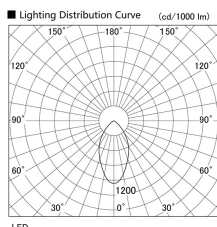

Item no. DD098-2560MW8540

Series Name: Φ 150 Spark

Installation	Recessed mount
Type	Φ 150 Spark
Fixture wattage	23W
Beam angle	43 deg
Color Temp.	4000K
CRI	Ra>85
Luminous	2404 lm
Body	Die-cast aluminum alloy
Body finish	N/A
Trim finish	White
Reflector finish	Mirror
IP Rate	IP20
Light source	COB module
Input Voltage	AC220~240V
Dimming Type	Non-Dimmable
Certificate	CE, CCC
Cut Hole	150mm

Height (Weight)	
65.3W	152 (1.5kg)
48.5W	152 (1.5kg)
44.3W	132 (1.3kg)
33.8W	132 (1.3kg)
30.3W	132 (1.3kg)
23.0W	102 (1.0kg)