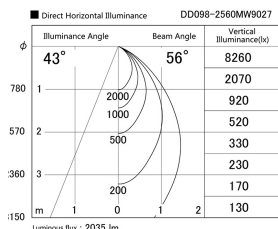

Item no. DD098-2560MW9027

Series Name: Φ 150 Spark

Installation	Recessed mount
Type	Φ 150 Spark
Fixture wattage	23W
Beam angle	43 deg
Color Temp.	2700K
CRI	Ra>90
Luminous	2037 lm
Body	Die-cast aluminum alloy
Body finish	N/A
Trim finish	White
Reflector finish	Mirror
IP Rate	IP20
Light source	COB module
Input Voltage	AC220~240V
Dimming Type	Non-Dimmable
Certificate	CE, CCC
Cut Hole	150mm

Height (Weight)	
65.3W	152 (1.5kg)
48.5W	152 (1.5kg)
44.3W	132 (1.3kg)
33.8W	132 (1.3kg)
30.3W	132 (1.3kg)
23.0W	102 (1.0kg)