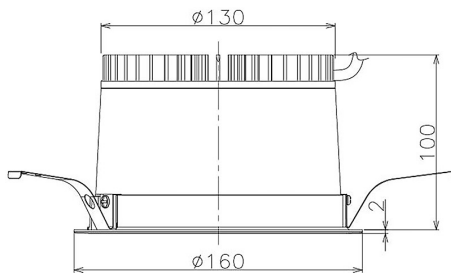

Item no. DD098-2560MW9027

Series Name: Φ 150 Spark

Installation	Recessed mount
Type	
Fixture wattage	23W
Beam angle	43 deg
Color Temp.	2700K
CRI	Ra>90
Luminous	2037 lm
Body	Die-cast aluminum alloy
Body finish	N/A
Trim finish	White
Reflector finish	Mirror
IP Rate	IP20
Light source	COB module
Input Voltage	AC220~240V
Dimming Type	Non-Dimmable
Certificate	CE, CCC
Cut Hole	150mm

Height (Weight)	
65.3W	152 (1.5kg)
48.5W	152 (1.5kg)
44.3W	132 (1.3kg)
33.8W	132 (1.3kg)
30.3W	132 (1.3kg)
23.0W	102 (1.0kg)