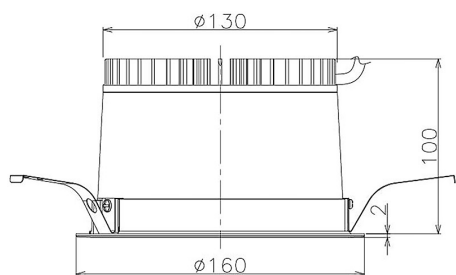

Item no. DD098-2560MW9027

Series Name: Φ 150 Spark

Installation	Recessed mount
Type	Φ 150 Spark
Fixture wattage	23W
Beam angle	43 deg
Color Temp.	2700K
CRI	Ra>90
Luminous	2037 lm
Body	Die-cast aluminum alloy
Body finish	N/A
Trim finish	White
Reflector finish	Mirror
IP Rate	IP20
Light source	COB module
Input Voltage	AC220~240V
Dimming Type	Non-Dimmable
Certificate	CE, CCC
Cut Hole	150mm

Height (Weight)	
65.3W	152 (1.5kg)
48.5W	152 (1.5kg)
44.3W	132 (1.3kg)
33.8W	132 (1.3kg)
30.3W	132 (1.3kg)
23.0W	102 (1.0kg)