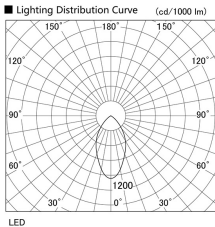

Item no. DD098-2560MW9027

Series Name: Φ 150 Spark

Installation	Recessed mount
Type	
Fixture wattage	23W
Beam angle	43 deg
Color Temp.	2700K
CRI	Ra>90
Luminous	2037 lm
Body	Die-cast aluminum alloy
Body finish	N/A
Trim finish	White
Reflector finish	Mirror
IP Rate	IP20
Light source	COB module
Input Voltage	AC220~240V
Dimming Type	Non-Dimmable
Certificate	CE, CCC
Cut Hole	150mm

Height (Weight)	
65.3W	152 (1.5kg)
48.5W	152 (1.5kg)
44.3W	132 (1.3kg)
33.8W	132 (1.3kg)
30.3W	132 (1.3kg)
23.0W	102 (1.0kg)