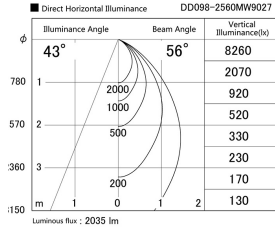

Item no. DD098-2560MW9027

Series Name: Φ 150 Spark

Installation	Recessed mount
Type	
Fixture wattage	23W
Beam angle	43 deg
Color Temp.	2700K
CRI	Ra>90
Luminous	2037 lm
Body	Die-cast aluminum alloy
Body finish	N/A
Trim finish	White
Reflector finish	Mirror
IP Rate	IP20
Light source	COB module
Input Voltage	AC220~240V
Dimming Type	Non-Dimmable
Certificate	CE, CCC
Cut Hole	150mm

Height (Weight)	
65.3W	152 (1.5kg)
48.5W	152 (1.5kg)
44.3W	132 (1.3kg)
33.8W	132 (1.3kg)
30.3W	132 (1.3kg)
23.0W	102 (1.0kg)