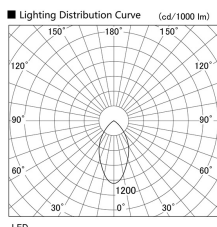

Item no. DD098-2560MW9027

Series Name: Φ 150 Spark

Installation	Recessed mount
Type	Φ 150 Spark
Fixture wattage	23W
Beam angle	43 deg
Color Temp.	2700K
CRI	Ra>90
Luminous	2037 lm
Body	Die-cast aluminum alloy
Body finish	N/A
Trim finish	White
Reflector finish	Mirror
IP Rate	IP20
Light source	COB module
Input Voltage	AC220~240V
Dimming Type	Non-Dimmable
Certificate	CE, CCC
Cut Hole	150mm

Height (Weight)	
65.3W	152 (1.5kg)
48.5W	152 (1.5kg)
44.3W	132 (1.3kg)
33.8W	132 (1.3kg)
30.3W	132 (1.3kg)
23.0W	102 (1.0kg)