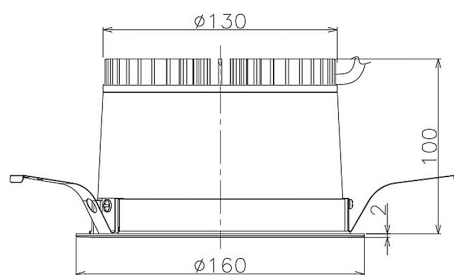

Item no. DD098-2560MW9030

Series Name: Φ 150 Spark

Installation	Recessed mount
Type	
Fixture wattage	23W
Beam angle	43 deg
Color Temp.	3000K
CRI	Ra>90
Luminous	2122 lm
Body	Die-cast aluminum alloy
Body finish	N/A
Trim finish	White
Reflector finish	Mirror
IP Rate	IP20
Light source	COB module
Input Voltage	AC220~240V
Dimming Type	Non-Dimmable
Certificate	CE, CCC
Cut Hole	150mm

Height (Weight)	
65.3W	152 (1.5kg)
48.5W	152 (1.5kg)
44.3W	132 (1.3kg)
33.8W	132 (1.3kg)
30.3W	132 (1.3kg)
23.0W	102 (1.0kg)