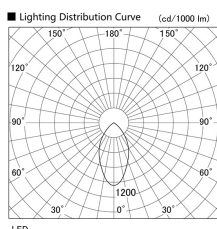

Item no. DD098-2560MW9030

Series Name: Φ 150 Spark

Installation	Recessed mount
Type	
Fixture wattage	23W
Beam angle	43 deg
Color Temp.	3000K
CRI	Ra>90
Luminous	2122 lm
Body	Die-cast aluminum alloy
Body finish	N/A
Trim finish	White
Reflector finish	Mirror
IP Rate	IP20
Light source	COB module
Input Voltage	AC220~240V
Dimming Type	Non-Dimmable
Certificate	CE, CCC
Cut Hole	150mm

Height (Weight)	
65.3W	152 (1.5kg)
48.5W	152 (1.5kg)
44.3W	132 (1.3kg)
33.8W	132 (1.3kg)
30.3W	132 (1.3kg)
23.0W	102 (1.0kg)