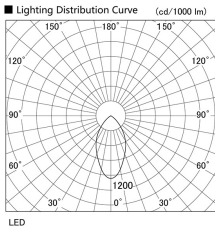

Item no. DD098-2560MW9030

Series Name:  $\Phi$ 150 Spark

Installation	Recessed mount
Type	$\Phi$ 150 Spark
Fixture wattage	23W
Beam angle	43 deg
Color Temp.	3000K
CRI	Ra>90
Luminous	2122 lm
Body	Die-cast aluminum alloy
Body finish	N/A
Trim finish	White
Reflector finish	Mirror
IP Rate	IP20
Light source	COB module
Input Voltage	AC220~240V
Dimming Type	Non-Dimmable
Certificate	CE, CCC
Cut Hole	150mm

Height (Weight)	
65.3W	152 (1.5kg)
48.5W	152 (1.5kg)
44.3W	132 (1.3kg)
33.8W	132 (1.3kg)
30.3W	132 (1.3kg)
23.0W	102 (1.0kg)