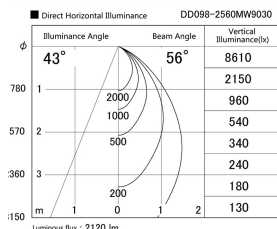

Item no. DD098-2560MW9030

Series Name: Φ 150 Spark

Installation	Recessed mount
Type	
Fixture wattage	23W
Beam angle	43 deg
Color Temp.	3000K
CRI	Ra>90
Luminous	2122 lm
Body	Die-cast aluminum alloy
Body finish	N/A
Trim finish	White
Reflector finish	Mirror
IP Rate	IP20
Light source	COB module
Input Voltage	AC220~240V
Dimming Type	Non-Dimmable
Certificate	CE, CCC
Cut Hole	150mm

Height (Weight)	
65.3W	152 (1.5kg)
48.5W	152 (1.5kg)
44.3W	132 (1.3kg)
33.8W	132 (1.3kg)
30.3W	132 (1.3kg)
23.0W	102 (1.0kg)