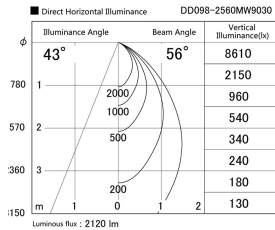

Item no. DD098-2560MW9030

Series Name:  $\Phi$ 150 Spark

Installation	Recessed mount
Type	$\Phi$ 150 Spark
Fixture wattage	23W
Beam angle	43 deg
Color Temp.	3000K
CRI	Ra>90
Luminous	2122 lm
Body	Die-cast aluminum alloy
Body finish	N/A
Trim finish	White
Reflector finish	Mirror
IP Rate	IP20
Light source	COB module
Input Voltage	AC220~240V
Dimming Type	Non-Dimmable
Certificate	CE, CCC
Cut Hole	150mm

Height (Weight)	
65.3W	152 (1.5kg)
48.5W	152 (1.5kg)
44.3W	132 (1.3kg)
33.8W	132 (1.3kg)
30.3W	132 (1.3kg)
23.0W	102 (1.0kg)