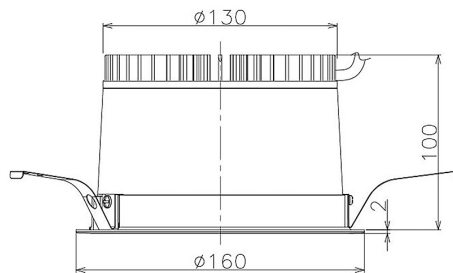

Item no. DD098-2560MW9030

Series Name:  $\Phi$ 150 Spark

Installation	Recessed mount
Type	$\Phi$ 150 Spark
Fixture wattage	23W
Beam angle	43 deg
Color Temp.	3000K
CRI	Ra>90
Luminous	2122 lm
Body	Die-cast aluminum alloy
Body finish	N/A
Trim finish	White
Reflector finish	Mirror
IP Rate	IP20
Light source	COB module
Input Voltage	AC220~240V
Dimming Type	Non-Dimmable
Certificate	CE, CCC
Cut Hole	150mm

Height (Weight)	
65.3W	152 (1.5kg)
48.5W	152 (1.5kg)
44.3W	132 (1.3kg)
33.8W	132 (1.3kg)
30.3W	132 (1.3kg)
23.0W	102 (1.0kg)