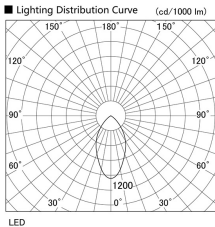

Item no. DD098-2560MW9035

Series Name:  $\Phi$ 150 Spark

Installation	Recessed mount
Type	
Fixture wattage	23W
Beam angle	43 deg
Color Temp.	3500K
CRI	Ra>90
Luminous	2165 lm
Body	Die-cast aluminum alloy
Body finish	N/A
Trim finish	White
Reflector finish	Mirror
IP Rate	IP20
Light source	COB module
Input Voltage	AC220~240V
Dimming Type	Non-Dimmable
Certificate	CE, CCC
Cut Hole	150mm

Height (Weight)	
65.3W	152 (1.5kg)
48.5W	152 (1.5kg)
44.3W	132 (1.3kg)
33.8W	132 (1.3kg)
30.3W	132 (1.3kg)
23.0W	102 (1.0kg)