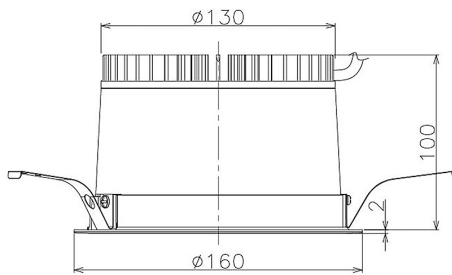

Item no. DD098-2560MW9035

Series Name:  $\Phi$ 150 Spark

Installation	Recessed mount
Type	
Fixture wattage	23W
Beam angle	43 deg
Color Temp.	3500K
CRI	Ra>90
Luminous	2165 lm
Body	Die-cast aluminum alloy
Body finish	N/A
Trim finish	White
Reflector finish	Mirror
IP Rate	IP20
Light source	COB module
Input Voltage	AC220~240V
Dimming Type	Non-Dimmable
Certificate	CE, CCC
Cut Hole	150mm

Height (Weight)	
65.3W	152 (1.5kg)
48.5W	152 (1.5kg)
44.3W	132 (1.3kg)
33.8W	132 (1.3kg)
30.3W	132 (1.3kg)
23.0W	102 (1.0kg)