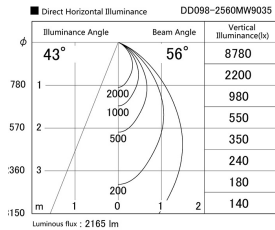

Item no. DD098-2560MW9035

Series Name:  $\Phi$ 150 Spark

Installation	Recessed mount
Type	
Fixture wattage	23W
Beam angle	43 deg
Color Temp.	3500K
CRI	Ra>90
Luminous	2165 lm
Body	Die-cast aluminum alloy
Body finish	N/A
Trim finish	White
Reflector finish	Mirror
IP Rate	IP20
Light source	COB module
Input Voltage	AC220~240V
Dimming Type	Non-Dimmable
Certificate	CE, CCC
Cut Hole	150mm

Height (Weight)	
65.3W	152 (1.5kg)
48.5W	152 (1.5kg)
44.3W	132 (1.3kg)
33.8W	132 (1.3kg)
30.3W	132 (1.3kg)
23.0W	102 (1.0kg)