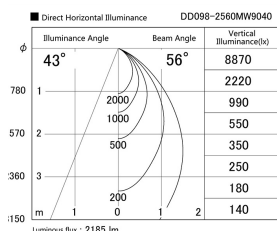

Item no. DD098-2560MW9040

Series Name: Φ 150 Spark

Installation	Recessed mount
Type	
Fixture wattage	23W
Beam angle	43 deg
Color Temp.	4000K
CRI	Ra>90
Luminous	2186 lm
Body	Die-cast aluminum alloy
Body finish	N/A
Trim finish	White
Reflector finish	Mirror
IP Rate	IP20
Light source	COB module
Input Voltage	AC220~240V
Dimming Type	Non-Dimmable
Certificate	CE, CCC
Cut Hole	150mm

Height (Weight)	
65.3W	152 (1.5kg)
48.5W	152 (1.5kg)
44.3W	132 (1.3kg)
33.8W	132 (1.3kg)
30.3W	132 (1.3kg)
23.0W	102 (1.0kg)