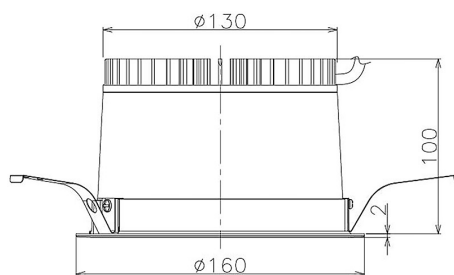

Item no. DD098-2560MW9040

Series Name: Φ 150 Spark

Installation	Recessed mount
Type	
Fixture wattage	23W
Beam angle	43 deg
Color Temp.	4000K
CRI	Ra>90
Luminous	2186 lm
Body	Die-cast aluminum alloy
Body finish	N/A
Trim finish	White
Reflector finish	Mirror
IP Rate	IP20
Light source	COB module
Input Voltage	AC220~240V
Dimming Type	Non-Dimmable
Certificate	CE, CCC
Cut Hole	150mm

Height (Weight)	
65.3W	152 (1.5kg)
48.5W	152 (1.5kg)
44.3W	132 (1.3kg)
33.8W	132 (1.3kg)
30.3W	132 (1.3kg)
23.0W	102 (1.0kg)