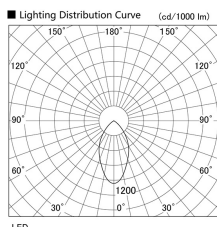

Item no. DD098-2560MW9040

Series Name: Φ 150 Spark

Installation	Recessed mount
Type	
Fixture wattage	23W
Beam angle	43 deg
Color Temp.	4000K
CRI	Ra>90
Luminous	2186 lm
Body	Die-cast aluminum alloy
Body finish	N/A
Trim finish	White
Reflector finish	Mirror
IP Rate	IP20
Light source	COB module
Input Voltage	AC220~240V
Dimming Type	Non-Dimmable
Certificate	CE, CCC
Cut Hole	150mm

Height (Weight)	
65.3W	152 (1.5kg)
48.5W	152 (1.5kg)
44.3W	132 (1.3kg)
33.8W	132 (1.3kg)
30.3W	132 (1.3kg)
23.0W	102 (1.0kg)