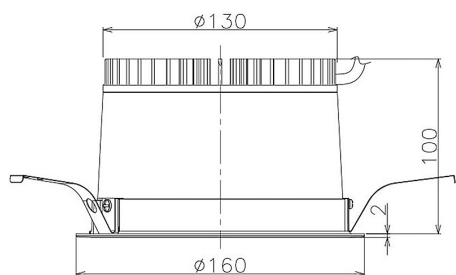

Item no. DD098-2560MW9040

Series Name: Φ 150 Spark

Installation	Recessed mount
Type	
Fixture wattage	23W
Beam angle	43 deg
Color Temp.	4000K
CRI	Ra>90
Luminous	2186 lm
Body	Die-cast aluminum alloy
Body finish	N/A
Trim finish	White
Reflector finish	Mirror
IP Rate	IP20
Light source	COB module
Input Voltage	AC220~240V
Dimming Type	Non-Dimmable
Certificate	CE, CCC
Cut Hole	150mm

Height (Weight)	
65.3W	152 (1.5kg)
48.5W	152 (1.5kg)
44.3W	132 (1.3kg)
33.8W	132 (1.3kg)
30.3W	132 (1.3kg)
23.0W	102 (1.0kg)