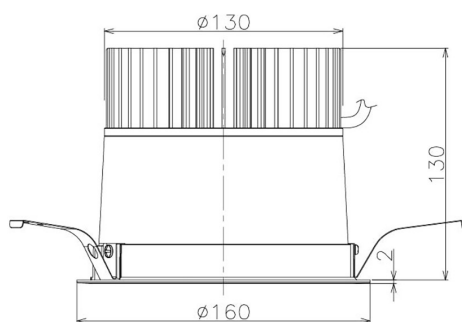

Item no. DD098-3020MW8527

Series Name: Φ 150 Spark

Installation	Recessed mount
Type	Φ 150 Spark
Fixture wattage	30.3W
Beam angle	19 deg
Color Temp.	2700K
CRI	Ra>85
Luminous	3049 lm
Body	Die-cast aluminum alloy
Body finish	N/A
Trim finish	White
Reflector finish	Mirror
IP Rate	IP20
Light source	COB module
Input Voltage	AC220~240V
Dimming Type	Non-Dimmable
Certificate	CE, CCC
Cut Hole	150mm

Height (Weight)	
65.3W	152 (1.5kg)
48.5W	152 (1.5kg)
44.3W	132 (1.3kg)
33.8W	132 (1.3kg)
30.3W	132 (1.3kg)
23.0W	102 (1.0kg)