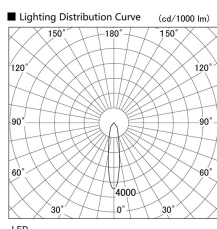

Item no. DD098-3020MW8527

Series Name: Φ 150 Spark

Installation	Recessed mount
Type	Φ 150 Spark
Fixture wattage	30.3W
Beam angle	19 deg
Color Temp.	2700K
CRI	Ra>85
Luminous	3049 lm
Body	Die-cast aluminum alloy
Body finish	N/A
Trim finish	White
Reflector finish	Mirror
IP Rate	IP20
Light source	COB module
Input Voltage	AC220~240V
Dimming Type	Non-Dimmable
Certificate	CE, CCC
Cut Hole	150mm

Height (Weight)	
65.3W	152 (1.5kg)
48.5W	152 (1.5kg)
44.3W	132 (1.3kg)
33.8W	132 (1.3kg)
30.3W	132 (1.3kg)
23.0W	102 (1.0kg)