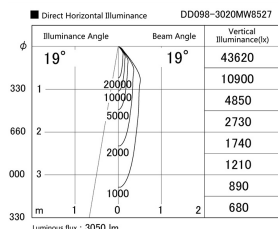

Item no. DD098-3020MW8527

Series Name: Φ 150 Spark

Installation	Recessed mount
Type	Φ 150 Spark
Fixture wattage	30.3W
Beam angle	19 deg
Color Temp.	2700K
CRI	Ra>85
Luminous	3049 lm
Body	Die-cast aluminum alloy
Body finish	N/A
Trim finish	White
Reflector finish	Mirror
IP Rate	IP20
Light source	COB module
Input Voltage	AC220~240V
Dimming Type	Non-Dimmable
Certificate	CE, CCC
Cut Hole	150mm

Height (Weight)	
65.3W	152 (1.5kg)
48.5W	152 (1.5kg)
44.3W	132 (1.3kg)
33.8W	132 (1.3kg)
30.3W	132 (1.3kg)
23.0W	102 (1.0kg)