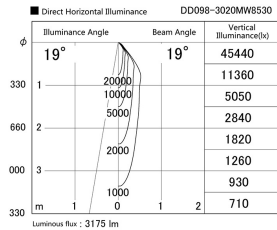

Item no. DD098-3020MW8530

Series Name:  $\Phi$ 150 Spark

Installation	Recessed mount
Type	
Fixture wattage	30.3W
Beam angle	19 deg
Color Temp.	3000K
CRI	Ra>85
Luminous	3176 lm
Body	Die-cast aluminum alloy
Body finish	N/A
Trim finish	White
Reflector finish	Mirror
IP Rate	IP20
Light source	COB module
Input Voltage	AC220~240V
Dimming Type	Non-Dimmable
Certificate	CE, CCC
Cut Hole	150mm

Height (Weight)	
65.3W	152 (1.5kg)
48.5W	152 (1.5kg)
44.3W	132 (1.3kg)
33.8W	132 (1.3kg)
30.3W	132 (1.3kg)
23.0W	102 (1.0kg)