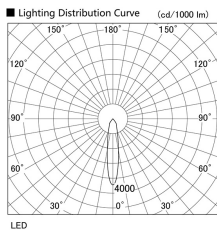

Item no. DD098-3020MW8530

Series Name:  $\Phi$ 150 Spark

Installation	Recessed mount
Type	
Fixture wattage	30.3W
Beam angle	19 deg
Color Temp.	3000K
CRI	Ra>85
Luminous	3176 lm
Body	Die-cast aluminum alloy
Body finish	N/A
Trim finish	White
Reflector finish	Mirror
IP Rate	IP20
Light source	COB module
Input Voltage	AC220~240V
Dimming Type	Non-Dimmable
Certificate	CE, CCC
Cut Hole	150mm

Height (Weight)	
65.3W	152 (1.5kg)
48.5W	152 (1.5kg)
44.3W	132 (1.3kg)
33.8W	132 (1.3kg)
30.3W	132 (1.3kg)
23.0W	102 (1.0kg)