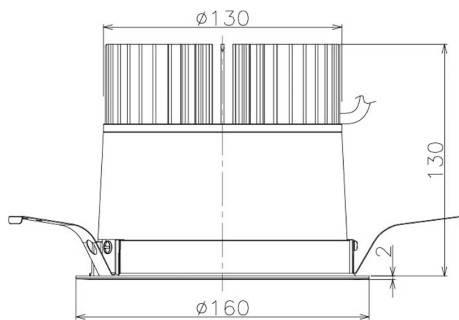

Item no. DD098-3020MW8530

Series Name:  $\Phi$ 150 Spark

Installation	Recessed mount
Type	
Fixture wattage	30.3W
Beam angle	19 deg
Color Temp.	3000K
CRI	Ra>85
Luminous	3176 lm
Body	Die-cast aluminum alloy
Body finish	N/A
Trim finish	White
Reflector finish	Mirror
IP Rate	IP20
Light source	COB module
Input Voltage	AC220~240V
Dimming Type	Non-Dimmable
Certificate	CE, CCC
Cut Hole	150mm

Height (Weight)	
65.3W	152 (1.5kg)
48.5W	152 (1.5kg)
44.3W	132 (1.3kg)
33.8W	132 (1.3kg)
30.3W	132 (1.3kg)
23.0W	102 (1.0kg)