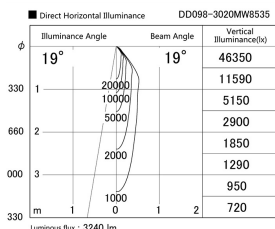

Item no. DD098-3020MW8535

Series Name: Φ 150 Spark

Installation	Recessed mount
Type	Φ 150 Spark
Fixture wattage	30.3W
Beam angle	19 deg
Color Temp.	3500K
CRI	Ra>85
Luminous	3240 lm
Body	Die-cast aluminum alloy
Body finish	N/A
Trim finish	White
Reflector finish	Mirror
IP Rate	IP20
Light source	COB module
Input Voltage	AC220~240V
Dimming Type	Non-Dimmable
Certificate	CE, CCC
Cut Hole	150mm

Height (Weight)	
65.3W	152 (1.5kg)
48.5W	152 (1.5kg)
44.3W	132 (1.3kg)
33.8W	132 (1.3kg)
30.3W	132 (1.3kg)
23.0W	102 (1.0kg)