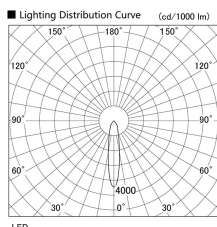

Item no. DD098-3020MW8535

Series Name: Φ 150 Spark

Installation	Recessed mount
Type	Φ 150 Spark
Fixture wattage	30.3W
Beam angle	19 deg
Color Temp.	3500K
CRI	Ra>85
Luminous	3240 lm
Body	Die-cast aluminum alloy
Body finish	N/A
Trim finish	White
Reflector finish	Mirror
IP Rate	IP20
Light source	COB module
Input Voltage	AC220~240V
Dimming Type	Non-Dimmable
Certificate	CE, CCC
Cut Hole	150mm

Height (Weight)	
65.3W	152 (1.5kg)
48.5W	152 (1.5kg)
44.3W	132 (1.3kg)
33.8W	132 (1.3kg)
30.3W	132 (1.3kg)
23.0W	102 (1.0kg)