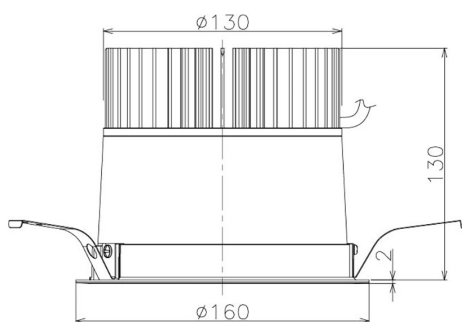

Item no. DD098-3020MW8535

Series Name: Φ 150 Spark

Installation	Recessed mount
Type	
Fixture wattage	30.3W
Beam angle	19 deg
Color Temp.	3500K
CRI	Ra>85
Luminous	3240 lm
Body	Die-cast aluminum alloy
Body finish	N/A
Trim finish	White
Reflector finish	Mirror
IP Rate	IP20
Light source	COB module
Input Voltage	AC220~240V
Dimming Type	Non-Dimmable
Certificate	CE, CCC
Cut Hole	150mm

Height (Weight)	
65.3W	152 (1.5kg)
48.5W	152 (1.5kg)
44.3W	132 (1.3kg)
33.8W	132 (1.3kg)
30.3W	132 (1.3kg)
23.0W	102 (1.0kg)