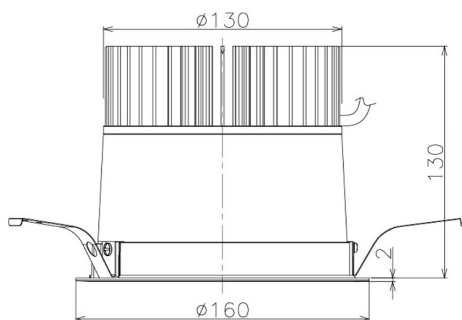

Item no. DD098-3020MW8535

Series Name: Φ 150 Spark

Installation	Recessed mount
Type	Φ 150 Spark
Fixture wattage	30.3W
Beam angle	19 deg
Color Temp.	3500K
CRI	Ra>85
Luminous	3240 lm
Body	Die-cast aluminum alloy
Body finish	N/A
Trim finish	White
Reflector finish	Mirror
IP Rate	IP20
Light source	COB module
Input Voltage	AC220~240V
Dimming Type	Non-Dimmable
Certificate	CE, CCC
Cut Hole	150mm

Height (Weight)	
65.3W	152 (1.5kg)
48.5W	152 (1.5kg)
44.3W	132 (1.3kg)
33.8W	132 (1.3kg)
30.3W	132 (1.3kg)
23.0W	102 (1.0kg)