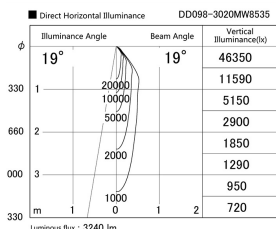

Item no. DD098-3020MW8535

Series Name: Φ 150 Spark

Installation	Recessed mount
Type	
Fixture wattage	30.3W
Beam angle	19 deg
Color Temp.	3500K
CRI	Ra>85
Luminous	3240 lm
Body	Die-cast aluminum alloy
Body finish	N/A
Trim finish	White
Reflector finish	Mirror
IP Rate	IP20
Light source	COB module
Input Voltage	AC220~240V
Dimming Type	Non-Dimmable
Certificate	CE, CCC
Cut Hole	150mm

Height (Weight)	
65.3W	152 (1.5kg)
48.5W	152 (1.5kg)
44.3W	132 (1.3kg)
33.8W	132 (1.3kg)
30.3W	132 (1.3kg)
23.0W	102 (1.0kg)