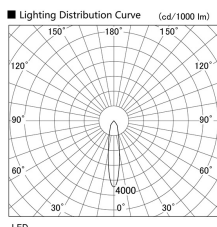

Item no. DD098-3020MW8535

Series Name: Φ 150 Spark

Installation	Recessed mount
Type	
Fixture wattage	30.3W
Beam angle	19 deg
Color Temp.	3500K
CRI	Ra>85
Luminous	3240 lm
Body	Die-cast aluminum alloy
Body finish	N/A
Trim finish	White
Reflector finish	Mirror
IP Rate	IP20
Light source	COB module
Input Voltage	AC220~240V
Dimming Type	Non-Dimmable
Certificate	CE, CCC
Cut Hole	150mm

Height (Weight)	
65.3W	152 (1.5kg)
48.5W	152 (1.5kg)
44.3W	132 (1.3kg)
33.8W	132 (1.3kg)
30.3W	132 (1.3kg)
23.0W	102 (1.0kg)