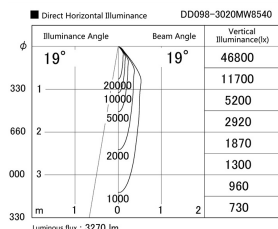

Item no. DD098-3020MW8540

Series Name:  $\Phi$ 150 Spark

Installation	Recessed mount
Type	
Fixture wattage	30.3W
Beam angle	19 deg
Color Temp.	4000K
CRI	Ra>85
Luminous	3271 lm
Body	Die-cast aluminum alloy
Body finish	N/A
Trim finish	White
Reflector finish	Mirror
IP Rate	IP20
Light source	COB module
Input Voltage	AC220~240V
Dimming Type	Non-Dimmable
Certificate	CE, CCC
Cut Hole	150mm

Height (Weight)	
65.3W	152 (1.5kg)
48.5W	152 (1.5kg)
44.3W	132 (1.3kg)
33.8W	132 (1.3kg)
30.3W	132 (1.3kg)
23.0W	102 (1.0kg)