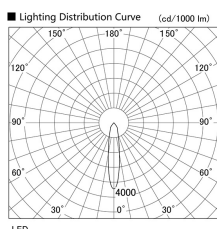

Item no. DD098-3020MW8540

Series Name:  $\Phi$ 150 Spark

Installation	Recessed mount
Type	
Fixture wattage	30.3W
Beam angle	19 deg
Color Temp.	4000K
CRI	Ra>85
Luminous	3271 lm
Body	Die-cast aluminum alloy
Body finish	N/A
Trim finish	White
Reflector finish	Mirror
IP Rate	IP20
Light source	COB module
Input Voltage	AC220~240V
Dimming Type	Non-Dimmable
Certificate	CE, CCC
Cut Hole	150mm

Height (Weight)	
65.3W	152 (1.5kg)
48.5W	152 (1.5kg)
44.3W	132 (1.3kg)
33.8W	132 (1.3kg)
30.3W	132 (1.3kg)
23.0W	102 (1.0kg)