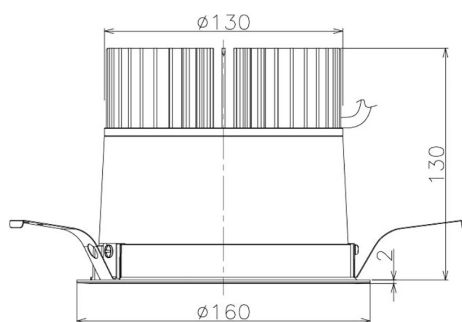

Item no. DD098-3020MW8540

Series Name:  $\Phi$ 150 Spark

Installation	Recessed mount
Type	
Fixture wattage	30.3W
Beam angle	19 deg
Color Temp.	4000K
CRI	Ra>85
Luminous	3271 lm
Body	Die-cast aluminum alloy
Body finish	N/A
Trim finish	White
Reflector finish	Mirror
IP Rate	IP20
Light source	COB module
Input Voltage	AC220~240V
Dimming Type	Non-Dimmable
Certificate	CE, CCC
Cut Hole	150mm

Height (Weight)	
65.3W	152 (1.5kg)
48.5W	152 (1.5kg)
44.3W	132 (1.3kg)
33.8W	132 (1.3kg)
30.3W	132 (1.3kg)
23.0W	102 (1.0kg)