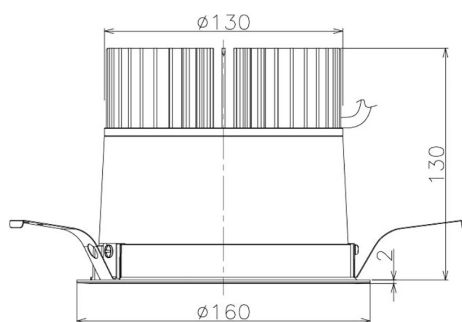

Item no. DD098-3020MW9027

Series Name: Φ 150 Spark

Installation	Recessed mount
Type	
Fixture wattage	30.3W
Beam angle	19 deg
Color Temp.	2700K
CRI	Ra>90
Luminous	2772 lm
Body	Die-cast aluminum alloy
Body finish	N/A
Trim finish	White
Reflector finish	Mirror
IP Rate	IP20
Light source	COB module
Input Voltage	AC220~240V
Dimming Type	Non-Dimmable
Certificate	CE, CCC
Cut Hole	150mm

Height (Weight)	
65.3W	152 (1.5kg)
48.5W	152 (1.5kg)
44.3W	132 (1.3kg)
33.8W	132 (1.3kg)
30.3W	132 (1.3kg)
23.0W	102 (1.0kg)