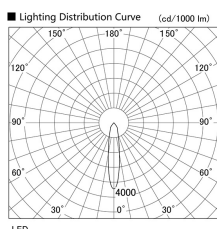

Item no. DD098-3020MW9027

Series Name: Φ 150 Spark

Installation	Recessed mount
Type	
Fixture wattage	30.3W
Beam angle	19 deg
Color Temp.	2700K
CRI	Ra>90
Luminous	2772 lm
Body	Die-cast aluminum alloy
Body finish	N/A
Trim finish	White
Reflector finish	Mirror
IP Rate	IP20
Light source	COB module
Input Voltage	AC220~240V
Dimming Type	Non-Dimmable
Certificate	CE, CCC
Cut Hole	150mm

Height (Weight)	
65.3W	152 (1.5kg)
48.5W	152 (1.5kg)
44.3W	132 (1.3kg)
33.8W	132 (1.3kg)
30.3W	132 (1.3kg)
23.0W	102 (1.0kg)