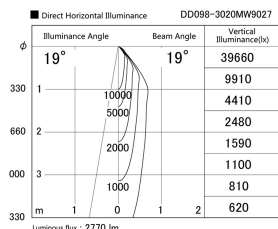

Item no. DD098-3020MW9027

Series Name: Φ 150 Spark

Installation	Recessed mount
Type	
Fixture wattage	30.3W
Beam angle	19 deg
Color Temp.	2700K
CRI	Ra>90
Luminous	2772 lm
Body	Die-cast aluminum alloy
Body finish	N/A
Trim finish	White
Reflector finish	Mirror
IP Rate	IP20
Light source	COB module
Input Voltage	AC220~240V
Dimming Type	Non-Dimmable
Certificate	CE, CCC
Cut Hole	150mm

Height (Weight)	
65.3W	152 (1.5kg)
48.5W	152 (1.5kg)
44.3W	132 (1.3kg)
33.8W	132 (1.3kg)
30.3W	132 (1.3kg)
23.0W	102 (1.0kg)