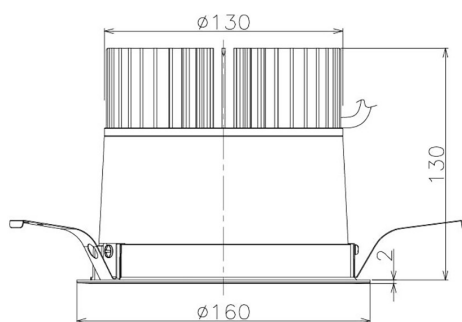

Item no. DD098-3020MW9030

Series Name: Φ 150 Spark

Installation	Recessed mount
Type	Φ 150 Spark
Fixture wattage	30.3W
Beam angle	19 deg
Color Temp.	3000K
CRI	Ra>90
Luminous	2888 lm
Body	Die-cast aluminum alloy
Body finish	N/A
Trim finish	White
Reflector finish	Mirror
IP Rate	IP20
Light source	COB module
Input Voltage	AC220~240V
Dimming Type	Non-Dimmable
Certificate	CE, CCC
Cut Hole	150mm

Height (Weight)	
65.3W	152 (1.5kg)
48.5W	152 (1.5kg)
44.3W	132 (1.3kg)
33.8W	132 (1.3kg)
30.3W	132 (1.3kg)
23.0W	102 (1.0kg)