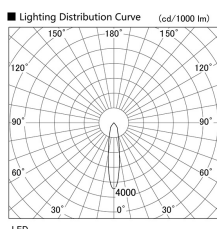

Item no. DD098-3020MW9030

Series Name: Φ 150 Spark

Installation	Recessed mount
Type	Φ 150 Spark
Fixture wattage	30.3W
Beam angle	19 deg
Color Temp.	3000K
CRI	Ra>90
Luminous	2888 lm
Body	Die-cast aluminum alloy
Body finish	N/A
Trim finish	White
Reflector finish	Mirror
IP Rate	IP20
Light source	COB module
Input Voltage	AC220~240V
Dimming Type	Non-Dimmable
Certificate	CE, CCC
Cut Hole	150mm

Height (Weight)	
65.3W	152 (1.5kg)
48.5W	152 (1.5kg)
44.3W	132 (1.3kg)
33.8W	132 (1.3kg)
30.3W	132 (1.3kg)
23.0W	102 (1.0kg)