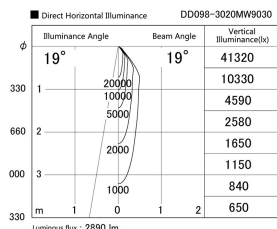

Item no. DD098-3020MW9030

Series Name: Φ 150 Spark

Installation	Recessed mount
Type	Φ 150 Spark
Fixture wattage	30.3W
Beam angle	19 deg
Color Temp.	3000K
CRI	Ra>90
Luminous	2888 lm
Body	Die-cast aluminum alloy
Body finish	N/A
Trim finish	White
Reflector finish	Mirror
IP Rate	IP20
Light source	COB module
Input Voltage	AC220~240V
Dimming Type	Non-Dimmable
Certificate	CE, CCC
Cut Hole	150mm

Height (Weight)	
65.3W	152 (1.5kg)
48.5W	152 (1.5kg)
44.3W	132 (1.3kg)
33.8W	132 (1.3kg)
30.3W	132 (1.3kg)
23.0W	102 (1.0kg)