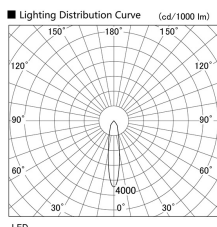

Item no. DD098-3020MW9035

Series Name: Φ 150 Spark

Installation	Recessed mount
Type	
Fixture wattage	30.3W
Beam angle	19 deg
Color Temp.	3500K
CRI	Ra>90
Luminous	2946 lm
Body	Die-cast aluminum alloy
Body finish	N/A
Trim finish	White
Reflector finish	Mirror
IP Rate	IP20
Light source	COB module
Input Voltage	AC220~240V
Dimming Type	Non-Dimmable
Certificate	CE, CCC
Cut Hole	150mm

Height (Weight)	
65.3W	152 (1.5kg)
48.5W	152 (1.5kg)
44.3W	132 (1.3kg)
33.8W	132 (1.3kg)
30.3W	132 (1.3kg)
23.0W	102 (1.0kg)