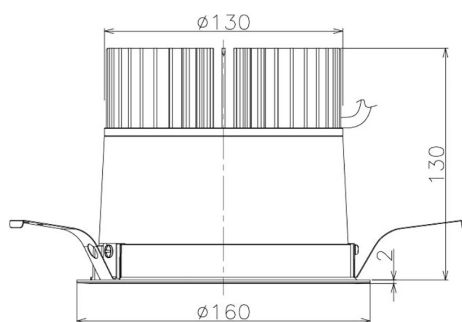

Item no. DD098-3020MW9035

Series Name: Φ 150 Spark

Installation	Recessed mount
Type	
Fixture wattage	30.3W
Beam angle	19 deg
Color Temp.	3500K
CRI	Ra>90
Luminous	2946 lm
Body	Die-cast aluminum alloy
Body finish	N/A
Trim finish	White
Reflector finish	Mirror
IP Rate	IP20
Light source	COB module
Input Voltage	AC220~240V
Dimming Type	Non-Dimmable
Certificate	CE, CCC
Cut Hole	150mm

Height (Weight)	
65.3W	152 (1.5kg)
48.5W	152 (1.5kg)
44.3W	132 (1.3kg)
33.8W	132 (1.3kg)
30.3W	132 (1.3kg)
23.0W	102 (1.0kg)