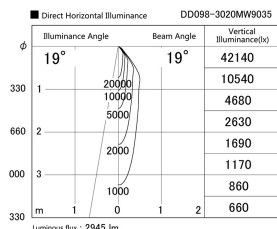

Item no. DD098-3020MW9035

Series Name: Φ 150 Spark

Installation	Recessed mount
Type	
Fixture wattage	30.3W
Beam angle	19 deg
Color Temp.	3500K
CRI	Ra>90
Luminous	2946 lm
Body	Die-cast aluminum alloy
Body finish	N/A
Trim finish	White
Reflector finish	Mirror
IP Rate	IP20
Light source	COB module
Input Voltage	AC220~240V
Dimming Type	Non-Dimmable
Certificate	CE, CCC
Cut Hole	150mm

Height (Weight)	
65.3W	152 (1.5kg)
48.5W	152 (1.5kg)
44.3W	132 (1.3kg)
33.8W	132 (1.3kg)
30.3W	132 (1.3kg)
23.0W	102 (1.0kg)