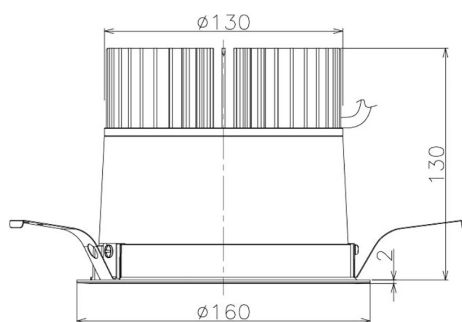

Item no. DD098-3020MW9040

Series Name: Φ 150 Spark

Installation	Recessed mount
Type	
Fixture wattage	30.3W
Beam angle	19 deg
Color Temp.	4000K
CRI	Ra>90
Luminous	2974 lm
Body	Die-cast aluminum alloy
Body finish	N/A
Trim finish	White
Reflector finish	Mirror
IP Rate	IP20
Light source	COB module
Input Voltage	AC220~240V
Dimming Type	Non-Dimmable
Certificate	CE, CCC
Cut Hole	150mm

Height (Weight)	
65.3W	152 (1.5kg)
48.5W	152 (1.5kg)
44.3W	132 (1.3kg)
33.8W	132 (1.3kg)
30.3W	132 (1.3kg)
23.0W	102 (1.0kg)