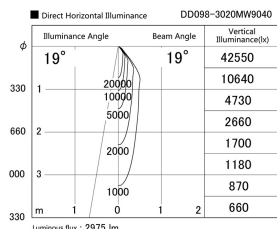

Item no. DD098-3020MW9040

Series Name: Φ 150 Spark

Installation	Recessed mount
Type	
Fixture wattage	30.3W
Beam angle	19 deg
Color Temp.	4000K
CRI	Ra>90
Luminous	2974 lm
Body	Die-cast aluminum alloy
Body finish	N/A
Trim finish	White
Reflector finish	Mirror
IP Rate	IP20
Light source	COB module
Input Voltage	AC220~240V
Dimming Type	Non-Dimmable
Certificate	CE, CCC
Cut Hole	150mm

Height (Weight)	
65.3W	152 (1.5kg)
48.5W	152 (1.5kg)
44.3W	132 (1.3kg)
33.8W	132 (1.3kg)
30.3W	132 (1.3kg)
23.0W	102 (1.0kg)