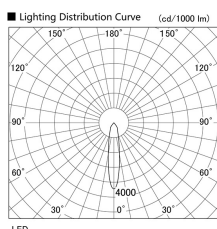

Item no. DD098-3020MW9040

Series Name: Φ 150 Spark

Installation	Recessed mount
Type	
Fixture wattage	30.3W
Beam angle	19 deg
Color Temp.	4000K
CRI	Ra>90
Luminous	2974 lm
Body	Die-cast aluminum alloy
Body finish	N/A
Trim finish	White
Reflector finish	Mirror
IP Rate	IP20
Light source	COB module
Input Voltage	AC220~240V
Dimming Type	Non-Dimmable
Certificate	CE, CCC
Cut Hole	150mm

Height (Weight)	
65.3W	152 (1.5kg)
48.5W	152 (1.5kg)
44.3W	132 (1.3kg)
33.8W	132 (1.3kg)
30.3W	132 (1.3kg)
23.0W	102 (1.0kg)